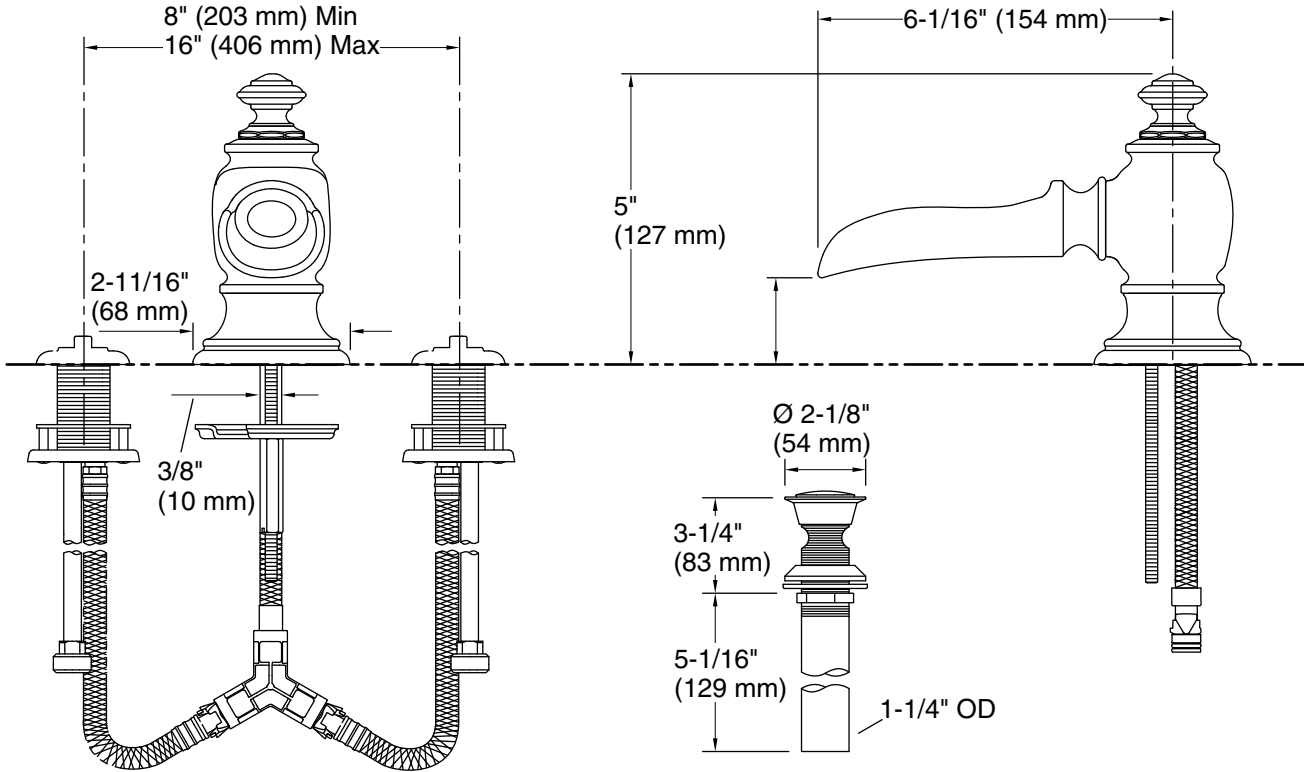

### Features

- 6 1/16" spout reach
- Includes open flume spout and metal touch-activated drain
- Handles sold separately
- Coordinate with Artifacts faucets, accessories, and showering components to complete your bathroom
- This product can help a building earn Water Efficiency points in LEED® Green Building Rating System

### Technical Information

All product dimensions are nominal.

Faucet flow rate: 1.2 gal/min (4.5 l/min)

Drain included: Yes

### Spout:

Spout reach: 6-1/16" (154 mm)