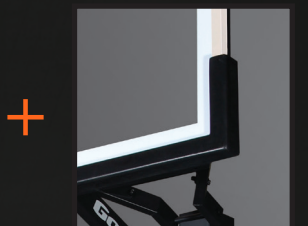

BACKBOARD PAD