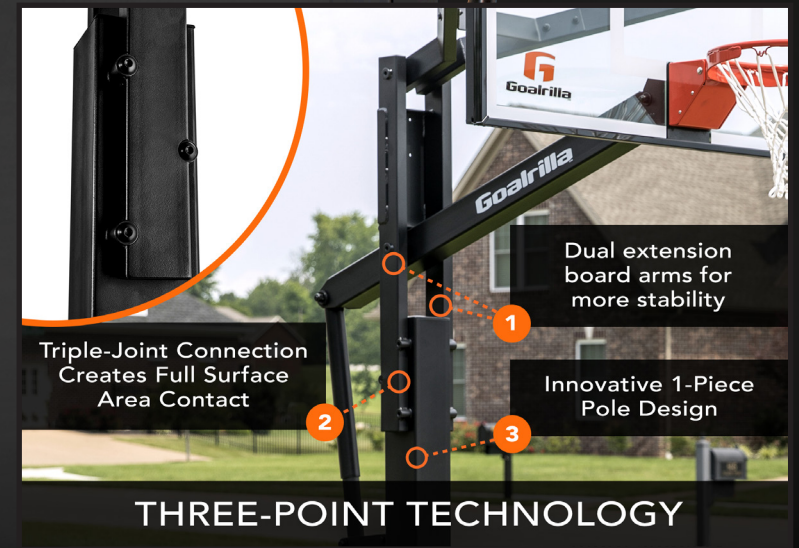

LEARN MORE AT GOALRILLA.COM

LIMITED LIFETIME WARRANTY: INCLUDES GLASS