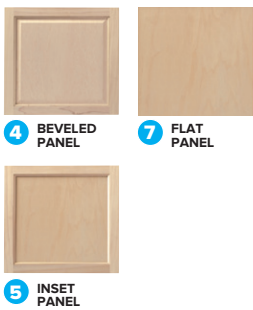

WOOD DOOR OPTIONS