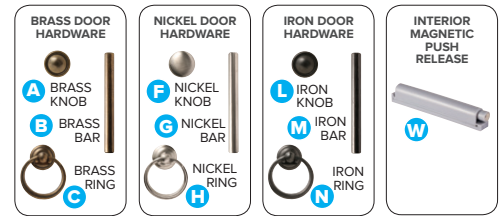

GLASS DOOR OPTIONS