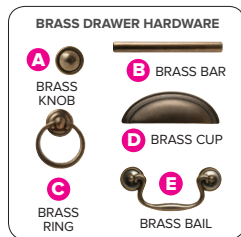

The example console has no drawers, so the code "00" is entered.