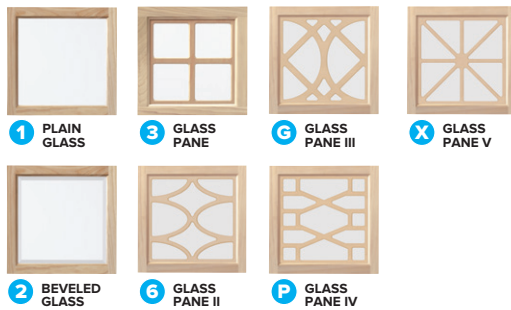

Example shown is style number HL50A-ES-1F-1F-00

step 1

PICK A STYLE

Begin by selecting a TV Console Style by its unique STYLE NUMBER.

HL50A

step 2

PICK A WOOD FINISH

Enter a 2-letter WOOD FINISH code next to the style number in the spaces provided.

step 3

PICK A DOOR STYLE & HARDWARE

If applicable with your selected TV Console, choose a DOOR STYLE and a HARDWARE STYLE and enter the corresponding codes into the spaces provided.

*NOTE: A console may have one or two door style choices. Refer to the illustration for the positions of the doors; choose any door style.

WOOD DOOR OPTIONS

GLASS DOOR OPTIONS

step 4

PICK A DRAWER STYLE & HARDWARE

If applicable with your selected TV Console, choose a DRAWER STYLE and a HARDWARE STYLE and enter the corresponding codes into the spaces provided.