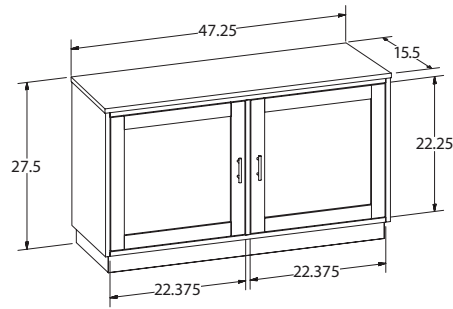

*NOTE: A console with drawers has one drawer style choice. If there is NO DRAWER, enter "00".

The example console has no drawers, so the code "00" is entered.

HL50 OVERALL DIMENSIONS:
Width 47.25" x Depth 15.5" x Height 27.5"

HL73 OVERALL DIMENSIONS:
Width 70.5" x Depth 15.5" x Height 27.5"