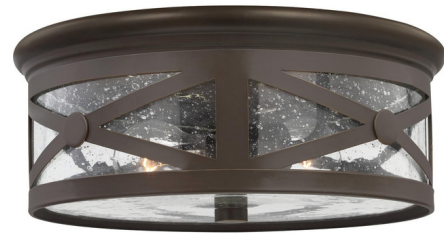

## Lakeview Ceiling Light By Generation Lighting

### Description

The Lakeview Ceiling Light features a round frame with seeded glass sides and bottom. Metal bands crisscross the fixture to form a classic motif perfect for a farmhouse style home. Title 24 compliant if used with Joint Appendix (JA8) approved light bulbs listed in the California Energy Commission Appliance database.

Shown in antique bronze / clear seeded

### Specifications

COLOR . . . . . Clear Seeded  
BODY FINISH . . . . . Antique Bronze  
WATTAGE . . . . . 120W  
DIMMER . . . . . Standard 120V  
DIMENSIONS . . . . . 13"W x 5.5"H x 13"D  
BULB NOT INCLUDED . . . . . 2 x A19/Medium (E26)/60W/120V Incandescent  
OTHER BULB OPTIONS . . . . . 2 x A19/Medium (E26)/120V LED