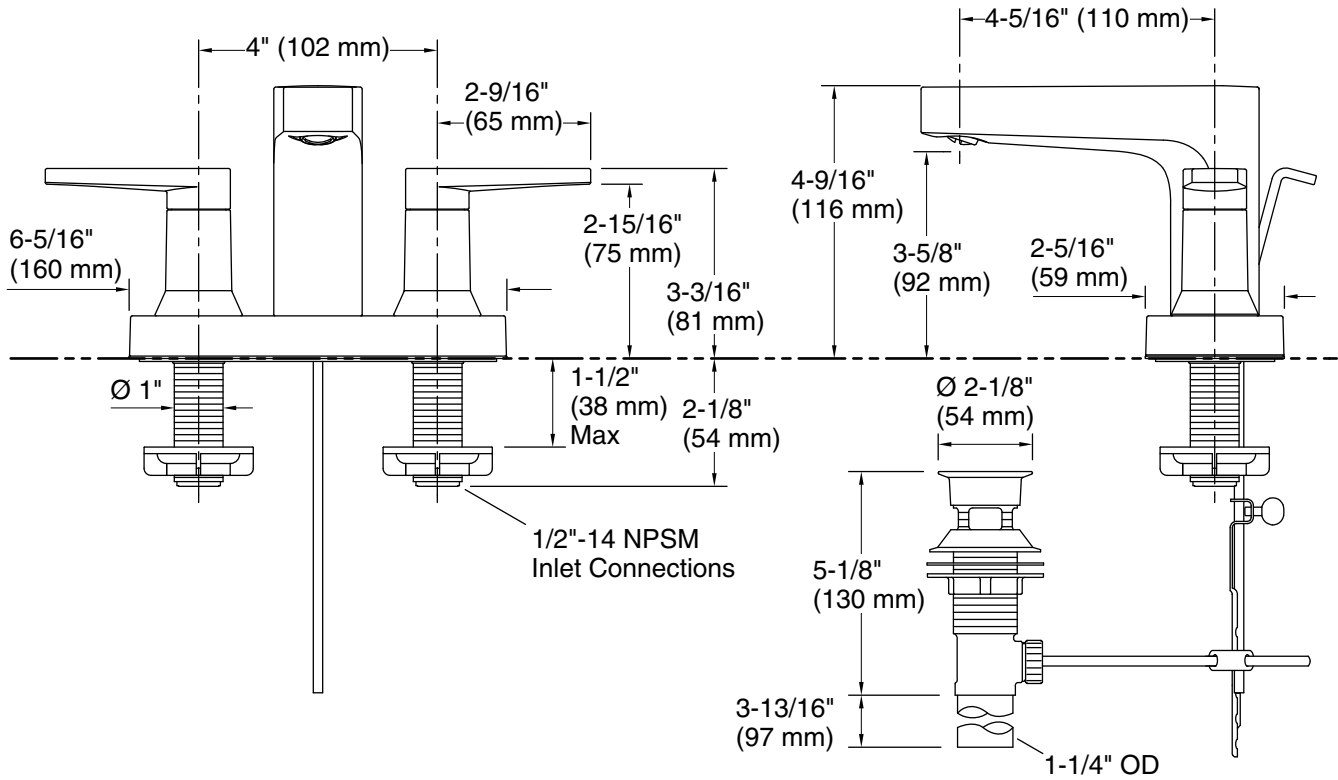

Features

- Two-handle centerset faucet for 4" (102 mm) centers
- 1.2 gpm (4.5 lpm) maximum flow rate
- Reversible quarter-turn washerless ceramic disc valves
- KOHLER® ceramic disc valves exceed industry longevity standards for a lifetime of durable performance
- Coordinates with Taut faucets and Pitch® showering components to complete your bathroom
- This product will be replaced with K-37888-4

Material

- Premium metal construction for durability and reliability
- KOHLER finishes resist corrosion and tarnishing

Installation

- Deck-mount

Recommended Products/Accessories

K-23726 Drain treatment

ADA

CSA B651

See website for detailed warranty information.

Technical Information

All product dimensions are nominal.

Faucet flow rate: 1.2 gal/min (4.5 l/min)

Drain included: Yes

Drain tailpiece included: Yes

Spout:

Spout reach: 4-5/16" (110 mm)