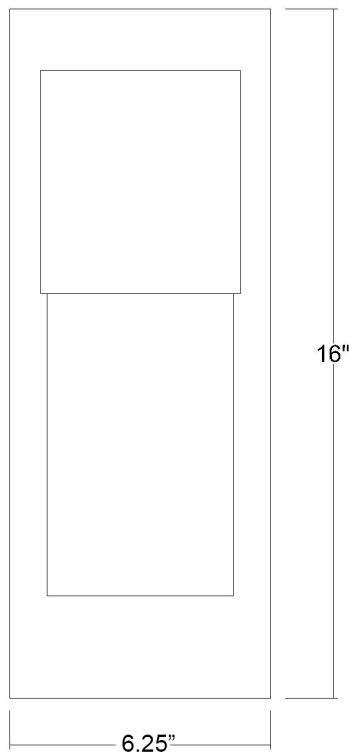

1511MN

COOPER 1-LIGHT WALL SCONCE

Side View

Front View

Description:	Cooper 1-light wall sconce
Finish:	Matte nickel
Dimensions:	6-1/4" W x 16" H x 5-3/4" ext. Height on center: 8"
Bulbs:	1-100w medium
Installed Weight:	3 lbs.
Certification:	Wet location / ETL

Material:	Iron and glass
Shade:	Glass
Glass:	Opal glass
Back Plate Dimensions:	6-1/4" x 16"
Chain/Wire:	NA
Additional Finishes:	Oil-rubbed bronze, matte black, and raw brass