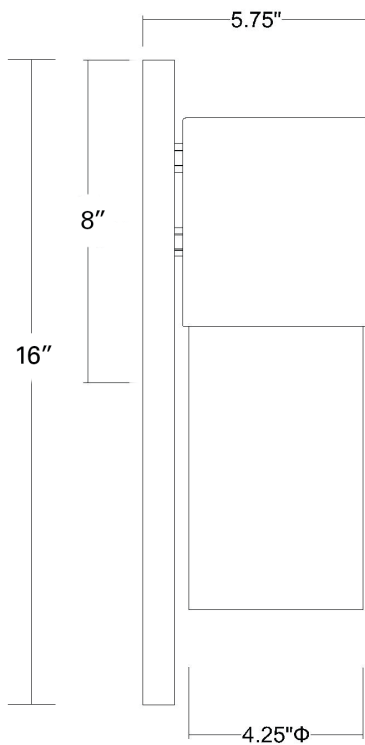

1511MN

COOPER 1-LIGHT WALL SCONCE

Side View

Front View

Description:	Cooper 1-light wall sconce
Finish:	Matte nickel
Dimensions:	6-1/4" W x 16" H x 5-3/4" ext. Height on center: 8"
Bulbs:	1-100w medium
Installed Weight:	3 lbs.
Certification:	Wet location / ETL

Material:	Iron and glass
Shade:	Glass
Glass:	Opal glass
Back Plate Dimensions:	6-1/4" x 16"
Chain/Wire:	NA
Additional Finishes:	Oil-rubbed bronze, matte black, and raw brass