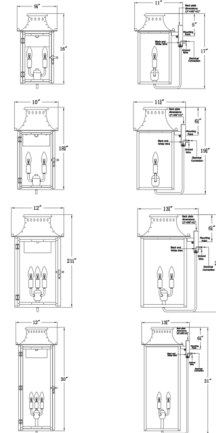

Shown in antique copper / clear

Specifications

COLOR	Clear
BODY FINISH	Antique Copper
WATTAGE	18W
DIMMER	Standard 120V
DIMENSIONS	9"W x 16"H x 9"D
BULB NOT INCLUDED	2 x B10/Candelabra (E12)/9W/120V LED
OTHER BULB OPTIONS	2 x B10/Candelabra (E12)/60W/120V Incandescent 2 x CA10/Candelabra (E12)/120V LED