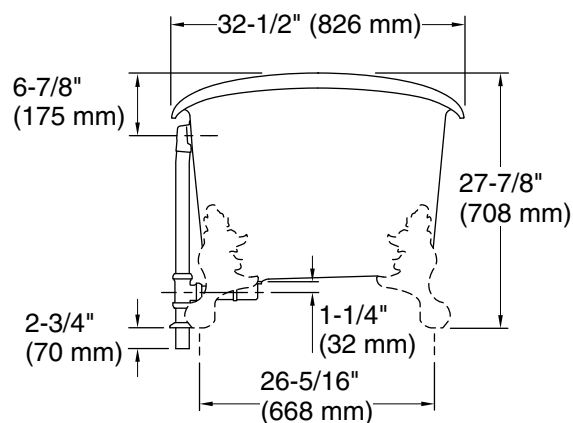

#### Technical Information

All product dimensions are nominal.

Drain location:	Center
Basin area, bottom:	48-15/16" x 24-3/4" (1243 mm x 629 mm)
Basin area, top:	58-11/16" x 27-13/16" (1491 mm x 706 mm)
Weight:	389.5 lbs (176.7 kg)
Minimum floor load:	90 lbs/ft <sup>2</sup> (439.4 kg/m <sup>2</sup> )
Water depth:	14-3/8" (366 mm)
Water capacity:	69 gal (261.2 L)
Template:	Footprint, 1344921-7, required, not included