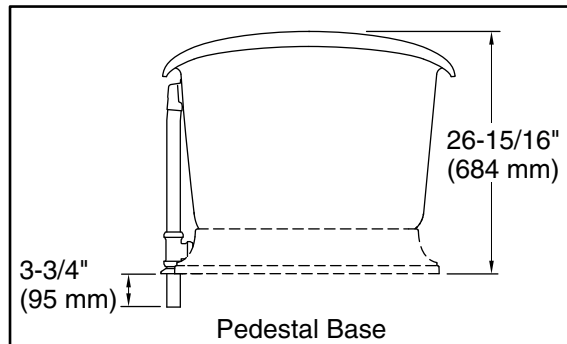

#### Technical Information

All product dimensions are nominal.

Drain location:	Center
Basin area, bottom:	48-15/16" x 24-3/4" (1243 mm x 629 mm)
Basin area, top:	58-11/16" x 27-13/16" (1491 mm x 706 mm)
Weight:	389.5 lbs (176.7 kg)
Minimum floor load:	90 lbs/ft <sup>2</sup> (439.4 kg/m <sup>2</sup> )
Water depth:	14-3/8" (366 mm)
Water capacity:	69 gal (261.2 L)
Template:	Footprint, 1344921-7, required, not included