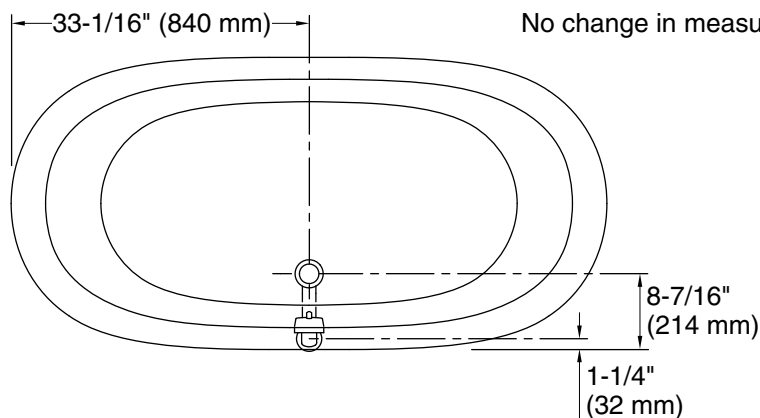

#### Technical Information

All product dimensions are nominal.

Drain location:	Center
Basin area, bottom:	48-15/16" x 24-3/4" (1243 mm x 629 mm)
Basin area, top:	58-11/16" x 27-13/16" (1491 mm x 706 mm)
Weight:	389.5 lbs (176.7 kg)
Minimum floor load:	90 lbs/ft <sup>2</sup> (439.4 kg/m <sup>2</sup> )
Water depth:	14-3/8" (366 mm)
Water capacity:	69 gal (261.2 L)
Template:	Footprint, 1344921-7, required, not included