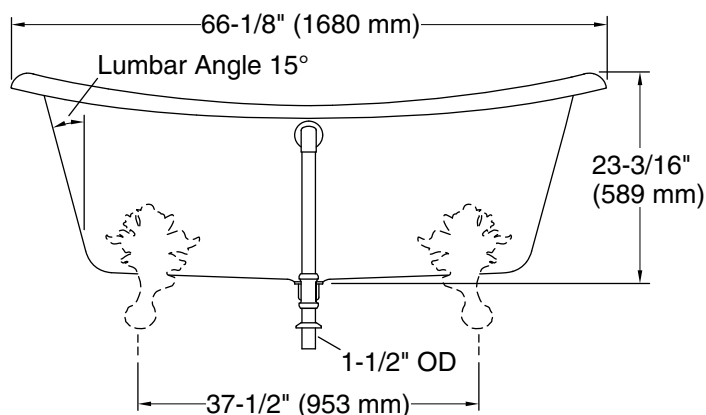

#### Technical Information

All product dimensions are nominal.

Drain location:	Center
Basin area, bottom:	48-15/16" x 24-3/4" (1243 mm x 629 mm)
Basin area, top:	58-11/16" x 27-13/16" (1491 mm x 706 mm)
Weight:	389.5 lbs (176.7 kg)
Minimum floor load:	90 lbs/ft <sup>2</sup> (439.4 kg/m <sup>2</sup> )
Water depth:	14-3/8" (366 mm)
Water capacity:	69 gal (261.2 L)
Template:	Footprint, 1344921-7, required, not included