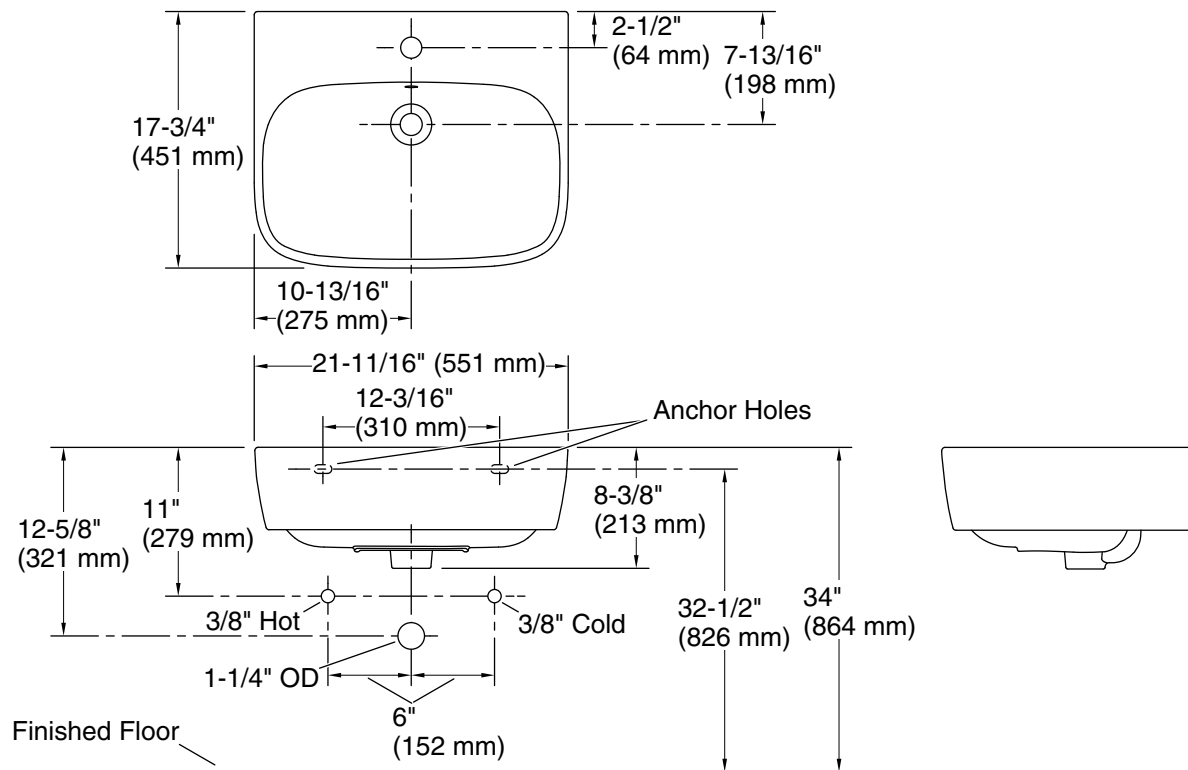

### Technical Information

All product dimensions are nominal.

Basin configuration: Single Bowl

Bowl area (Only): Length: 20-1/2" (520 mm)  
 Width: 11-13/16" (300 mm)  
 Bowl depth: 6-1/2" (165 mm)

With overflow: Yes

Number of deck holes: 1

Drain hole: 1-3/4" (44 mm)