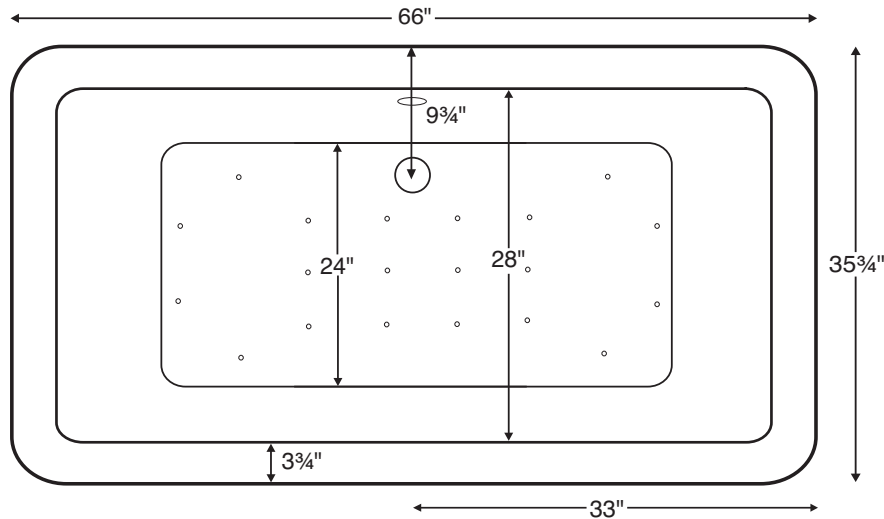

Designer Collection Tubs
Model # 146

Parisian® 1
66" x 35.75" x 23"

GENERAL SPECIFICATIONS:

- Material** - Acrylic
- Installation** - Freestanding
- Soaker Weight** - 280 lbs / 127 kg
- Maximum Fill** - 87 gal to overflow

NOTE: Filling this tub to the maximum may require an above average size or dedicated water heater.

IMPORTANT:
Must have access to the drain from underneath the tub for installation and servicing.

Requires use of a wall-mounted or freestanding tub filler. The drain and overflow assembly is concealed between the walls of the tub, eliminating the need for an exposed drain kit. Shown with Air Massage Package.

Inside view of tub.