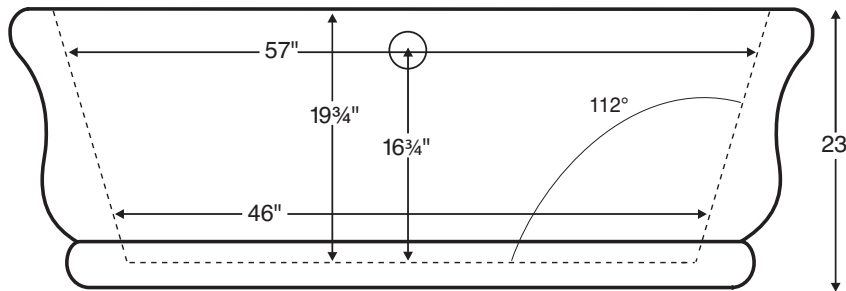

Designer Collection Tubs
Model # 146

Parisian® 1
66" x 35.75" x 23"

GENERAL SPECIFICATIONS:

- Material** - Acrylic
- Installation** - Freestanding
- Soaker Weight** - 280 lbs / 127 kg
- Maximum Fill** - 87 gal to overflow

NOTE: Filling this tub to the maximum may require an above average size or dedicated water heater.

IMPORTANT:
Must have access to the drain from underneath the tub for installation and servicing.

Requires use of a wall-mounted or freestanding tub filler. The drain and overflow assembly is concealed between the walls of the tub, eliminating the need for an exposed drain kit. Shown with Air Massage Package.

Inside view of tub.