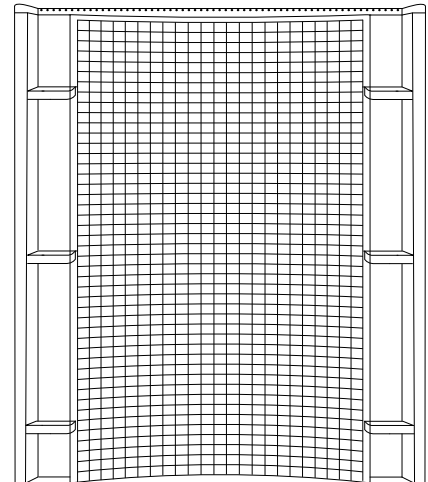

Features

- Durable high-gloss finish
- Pivot snap-together modular design
- Geometric back-wall design
- Convenient shelves provide generous storage space

Material

- Made from solid Vikrell® material for strength, durability, and lasting beauty

Installation

- Alcove
- Caulk-free installation

Recommended Products/Accessories

- 5475-48 Frameless sliding shower door
- 5970-48 Framed sliding shower door
- 5975-48 Framed sliding shower door
- 5976-48 Framed sliding shower door
- 547808-48 Frameless sliding shower door
- 581075-48 Frameless sliding shower door
- 80001012 12" straight grab bar
- 80001018 18" straight grab bar
- 80001024 24" straight grab bar
- 80011032 32" straight grab bar
- 80001036 36" straight grab bar
- 80012031 28" curved grab bar

No image available.
This product is a component and not intended to be a standalone installation.

Technical Information

All product dimensions are nominal.

Maximum door height: 72" (1829 mm)

Maximum door width: 44-5/8" (1133 mm)