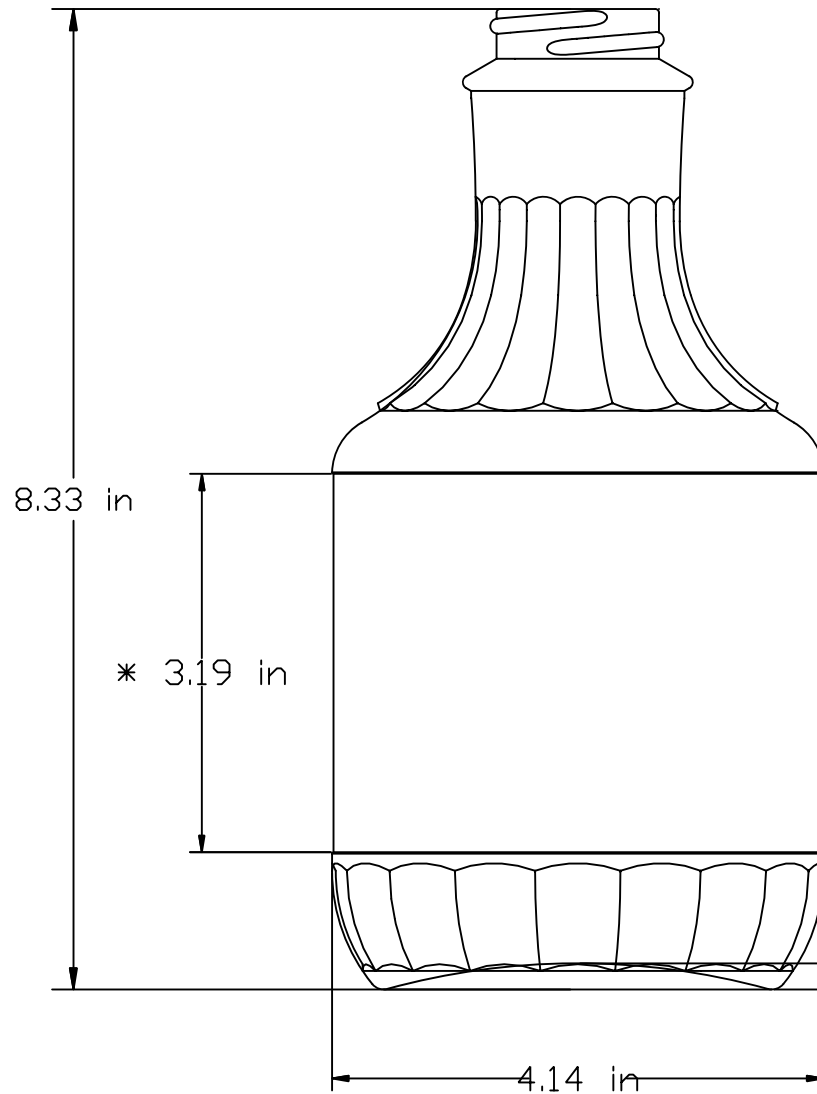

Finish: 38-405
Height: 8.33 in
Diameter: 4.14 in
Volume/Overflow: 33.25 fl. oz

DISCLAIMER

THIS INFORMATION IS PROVIDED AS A GENERAL GUIDE, INCLUDING DIMENSIONS. IT IS THE CUSTOMER'S RESPONSIBILITIES TO SELECT THE PROPER CONTAINER FOR PRODUCT AND APPLICATION COMPATIBILITY.

DISTRIBUTED BY:

REF NO.:

DWG30643

DESCRIPTION:

32 oz Glass Carafe (Decanter), 38-405