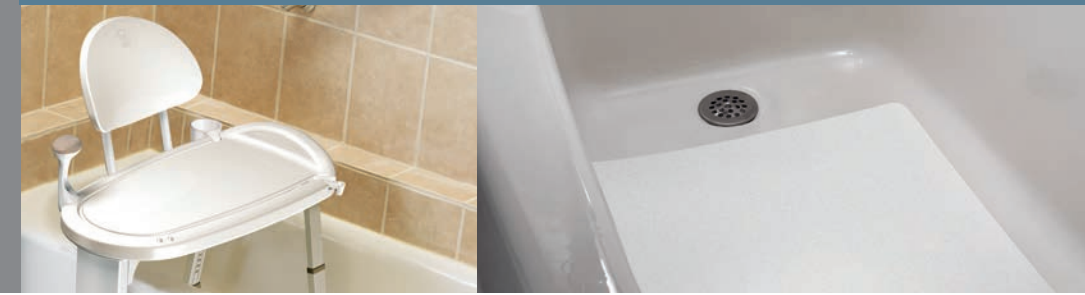

SecureMount™ Anchors

Precision-engineered for optimal bracing behind the wall, SecureMount Anchors allow for easy grab bar installation — with no studs required — anywhere on the wall.

ANCHORS

SecureMount, One Pair
SMA1000

SECUREMOUNT CAN ATTACH TO A VARIETY OF SUBSTRATES:

- 1/2" Drywall
- 1/2" Drywall with tile
- 1/2" Drywall with marble
- 1/8" Fiberglass tub surround
- 5/8" Drywall
- 5/8" Drywall with tile
- 5/8" Drywall with marble
- 1/4" Fiberglass tub surround

Product can be ordered by case quantity or individually.

FINISH OPTIONS

Bath Safety Furniture

PRODUCT DETAILS

Caution: The Elevated Locking Toilet Seat with Support Handles fits most toilet seats. Check package for fit instructions.

Multi-Grip Safety Bar
DN7005

Low-Profile Safety Bar
DN7010

Adjustable Shower Seat
DN7030

Complies with Americans with Disabilities Act (ADA) specifications.

Product can be ordered by case quantity or individually.