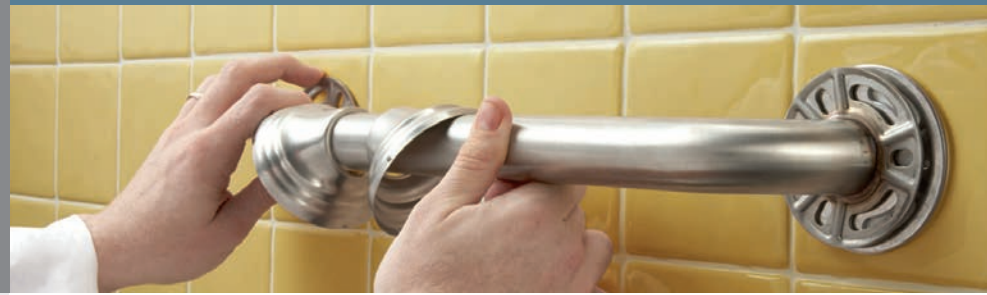

SecureMount™ Anchors

Precision-engineered for optimal bracing behind the wall, SecureMount Anchors allow for easy grab bar installation — with no studs required — anywhere on the wall.

ANCHORS

SecureMount, One Pair
SMA1000

SecureMount, ProPak of 10 Pairs
SMA1001

SecureMount, Single Anchor Retail Pack
SMA1005

ANCHORS

MODEL NO.	DESCRIPTION	CASE QTY.
SecureMount - One Pair		
SMA1000CH	Chrome SecureMount - One Pair	24
SMA1000WB	Old World Bronze SecureMount - One Pair	24
SecureMount - ProPak of 10 Pairs		
SMA1001CH	Chrome SecureMount - ProPack of 10 Pairs	10
SecureMount - Single Anchor Retail Pack		
SMA1005CH	Chrome SecureMount - Single Anchor Retail Pack	3

SECUREMOUNT CAN ATTACH TO A VARIETY OF SUBSTRATES:

- 1/2" Drywall
- 1/2" Drywall with tile
- 1/2" Drywall with marble
- 1/8" Fiberglass tub surround
- 5/8" Drywall
- 5/8" Drywall with tile
- 5/8" Drywall with marble
- 1/4" Fiberglass tub surround

Multi-Grip Safety Bar
DN7005

Low-Profile Safety Bar
DN7010

Adjustable Shower Seat
DN7030

Complies with Americans with Disabilities Act (ADA) specifications.

Product can be ordered by case quantity or individually.