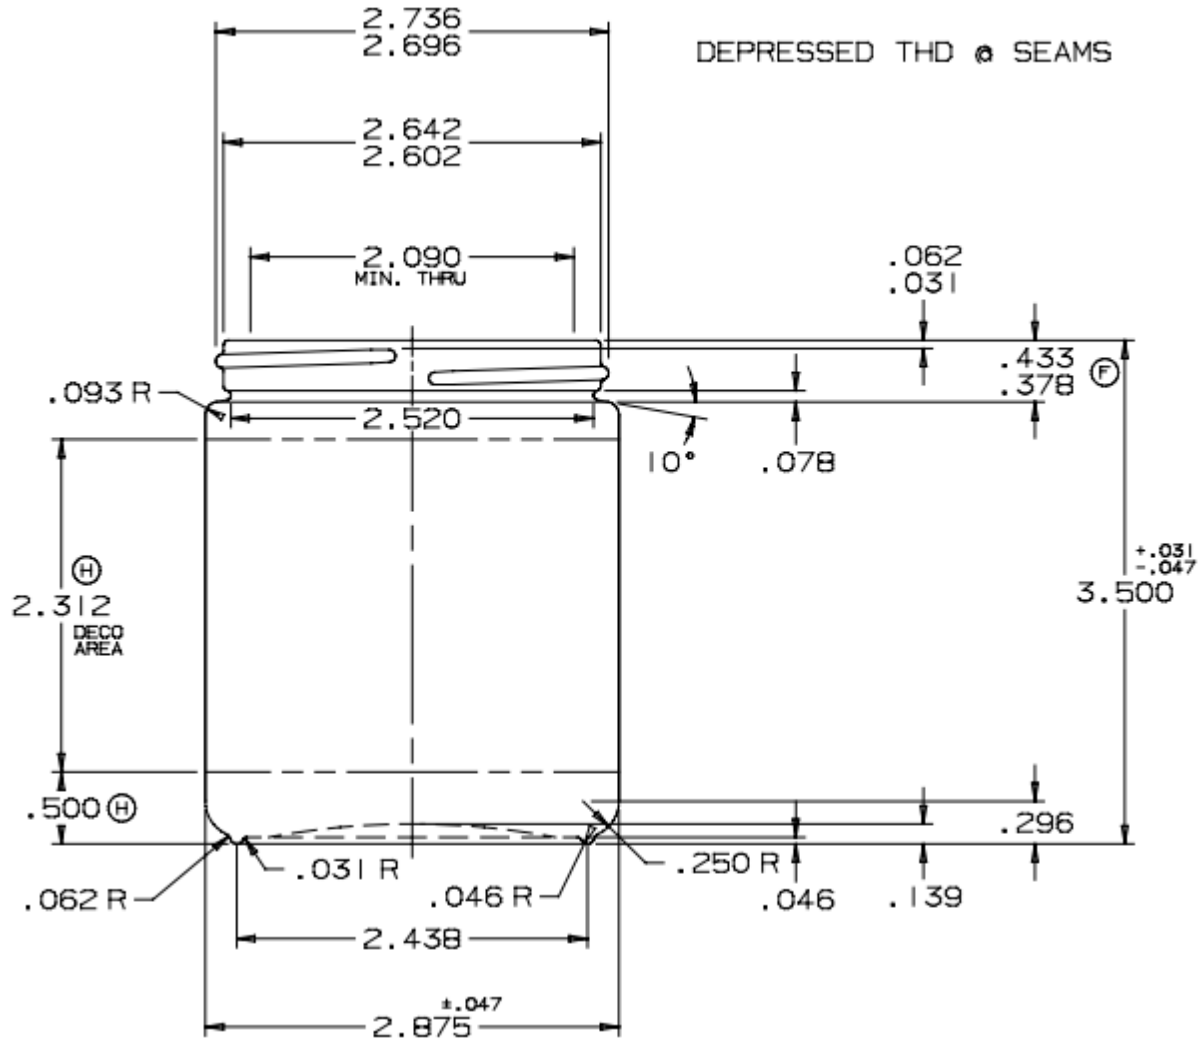

15/16 TURN OF THREAD

DEPRESSED THD @ SEAMS

DISTRIBUTED BY:

REF NO.:

DWG30237

DESCRIPTION:

8 oz Glass Straight Side Jar 70-400

DISCLAIMER

THIS INFORMATION IS PROVIDED AS A GENERAL GUIDE, INCLUDING DIMENSIONS. IT IS THE CUSTOMER'S RESPONSIBILITIES TO SELECT THE PROPER CONTAINER FOR PRODUCT AND APPLICATION COMPATIBILITY.