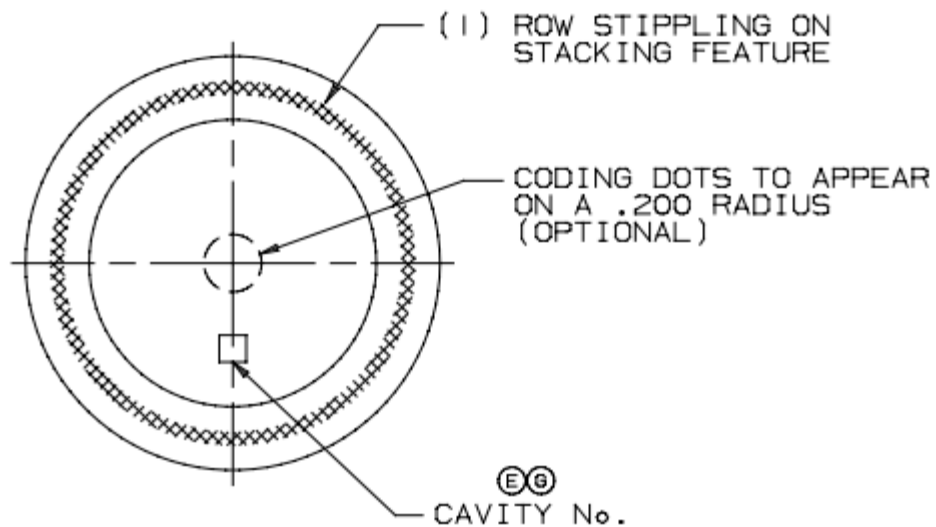

15/16 TURN OF THREAD

DEPRESSED THD @ SEAMS

DISTRIBUTED BY:

REF NO.:

DWG30237

DESCRIPTION:

8 oz Glass Straight Side Jar 70-400

DISCLAIMER