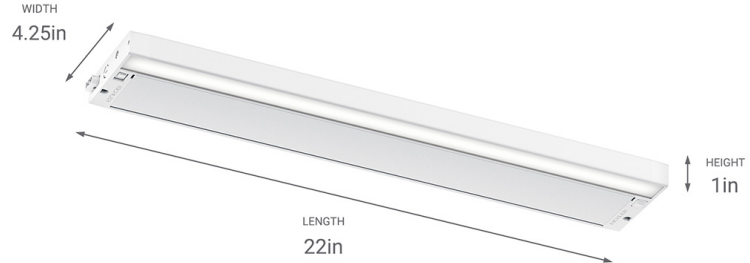

SPECIFICATIONS

Certifications/Qualifications

ADA Compliant	No
Prop65	No
DarkSky Approved	No
Location Rating	Dry
	kichler.com/warranty

Dimensions

Height	1"
Length	22"
Width	4.25"
Weight	2 LBS

Electrical

Input Voltage	120 V
---------------	-------

Light Source

Light Source	Integrated LED
Lamp Included	Integrated
# Of Bulbs/LED Modules	1
Max Or Nominal Watt	14.9 W
Max Wattage/Range	11
Dimmable	Yes

Mounting/Installation

Interior/Exterior	Interior Product
Mounting Style	Surface Mount
Mountable On Wall Or Ceiling	No
Mounting Weight	2 LBS
Modular	Yes
Wire Connectors	Wire Nuts

FIXTURE ATTRIBUTES

Housing/Glass

Primary Material	Aluminum
Diffuser Description	Lens

Product/Ordering Information

SKU	6UCSK22WHT
Finish	Textured White
UPC	783927525701

Finishes

- Textured White

CCT Data