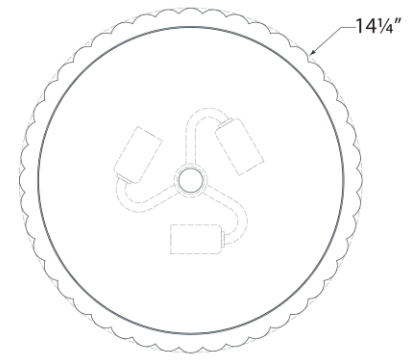

TEAR SHEET

Kean 14" Flush Mount
Item # CHC 4925HAB-CG

Designer: Chapman & Myers

Height: 5.5"

Width: 14.25"

Canopy: 13" Round

Finishes: HAB, PN

Trim Options: CG

Socket: 3 - E12 Candelabra

Wattage: 3 - 6.5 LED B11

Weight: 18 Pounds

Front View

Bottom View