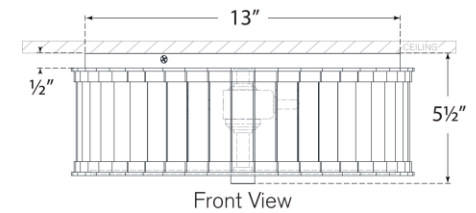

TEAR SHEET

Kean 14" Flush Mount
Item # CHC 4925HAB-CG

Designer: Chapman & Myers

Height: 5.5"

Width: 14.25"

Canopy: 13" Round

Finishes: HAB, PN

Trim Options: CG

Socket: 3 - E12 Candelabra

Wattage: 3 - 6.5 LED B11

Weight: 18 Pounds

Front View

Bottom View