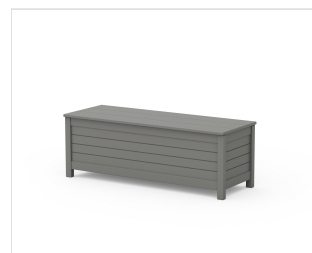

## 48" Nautical L- Shaped Planter Storage Bench Set

**BRAND** | POLYWOOD®

**COLLECTION** | Nautical

**SKU** | PWS2967-1

### SET WEIGHT + DIMENSIONS

Overall Set Weight	177.5 lbs
Recommended Minimum Space (Based on pictured configuration)	66.0" W x 17.0" H x 66.0" D