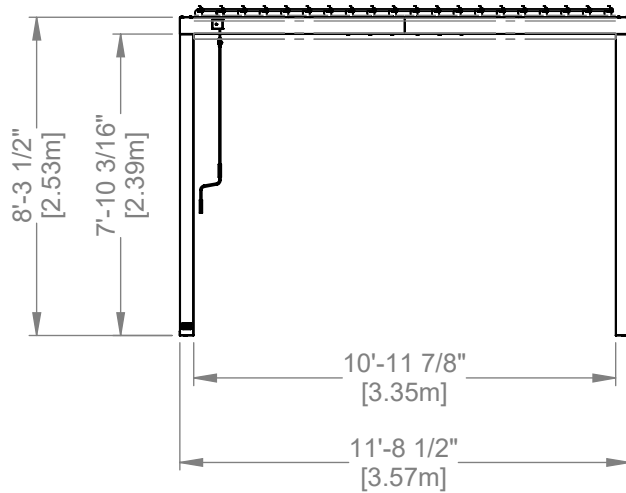

Part Number 12x10 SARASOTA LOUVERED PERGOLA

SHEET 1 OF 1

SIZE

Backyard Discovery
 3305 Airport Drive Pittsburg, KS. 66762
www.backyarddiscovery.com

This drawing and its contents are the property of Backyard Discovery issued in strict confidence and shall not without the prior written permission of the above stated company, be reproduced, copied, or used for any purpose whatsoever except the manufacture of articles for Backyard Discovery. This drawing is loaned and subject to return upon demand.

TOLERANCES UNLESS OTHERWISE SPECIFIED (UNITS: mm) GENERAL = +1 -0 X.X = ±0.5mm ANGULAR = ±0.5°	FINISH	BLACK	DESCRIPTION	12X10 SARASOTA LOUVERED PERGOLA		
	SCALE	NONE		PART NUMBER	2407046	LABEL
	DATE	3-18-2024				
	DRAWN BY	LR				