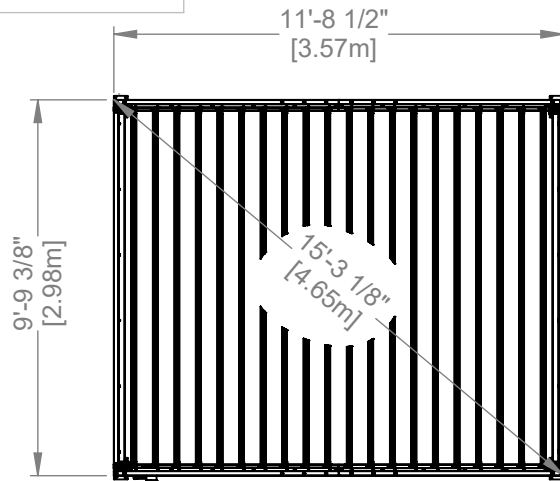

Part Number 12x10 SARASOTA LOUVERED PERGOLA

SHEET 1 OF 1

SIZE

Backyard Discovery
 3305 Airport Drive Pittsburg, KS. 66762
www.backyarddiscovery.com

This drawing and its contents are the property of Backyard Discovery issued in strict confidence and shall not without the prior written permission of the above stated company, be reproduced, copied, or used for any purpose whatsoever except the manufacture of articles for Backyard Discovery. This drawing is loaned and subject to return upon demand.

TOLERANCES UNLESS OTHERWISE SPECIFIED (UNITS: mm) GENERAL = +1 -0 X.X = ±0.5mm ANGULAR = ±0.5°	FINISH	BLACK	DESCRIPTION	12X10 SARASOTA LOUVERED PERGOLA		
	SCALE	NONE		PART NUMBER	2407046	LABEL
	DATE	3-18-2024				
	DRAWN BY	LR				