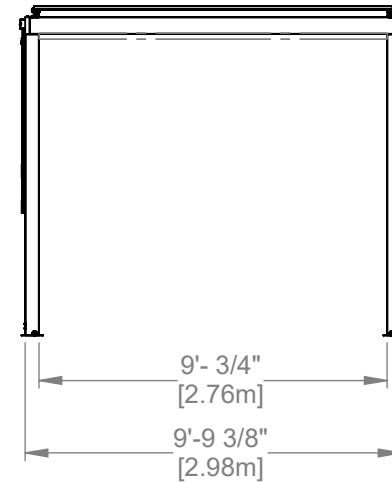

Part Number 12x10 SARASOTA LOUVERED PERGOLA

SHEET 1 OF 1

SIZE

Backyard Discovery
 3305 Airport Drive Pittsburg, KS. 66762
www.backyarddiscovery.com

This drawing and its contents are the property of Backyard Discovery issued in strict confidence and shall not without the prior written permission of the above stated company, be reproduced, copied, or used for any purpose whatsoever except the manufacture of articles for Backyard Discovery. This drawing is loaned and subject to return upon demand.

TOLERANCES UNLESS OTHERWISE SPECIFIED (UNITS: mm) GENERAL = +1 -0 X.X = ±0.5mm ANGULAR = ±0.5°	FINISH	BLACK	DESCRIPTION	12X10 SARASOTA LOUVERED PERGOLA		
	SCALE	NONE		PART NUMBER	2407046	LABEL
	DATE	3-18-2024				
	DRAWN BY	LR				