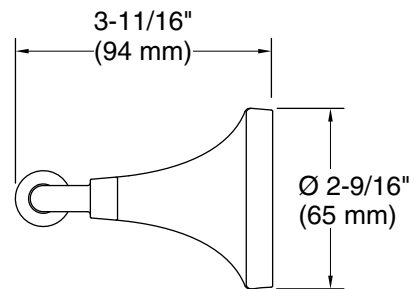

Features

- Pivoting holder makes changing toilet paper quick and simple
- Coordinates with Tone faucets, accessories, and showering components to complete your bathroom

Material

- Premium metal construction for durability and reliability
- KOHLER finishes resist corrosion and tarnishing

Technical Information

All product dimensions are nominal.

Material: Zinc

Notes

Install this product according to the installation instructions.