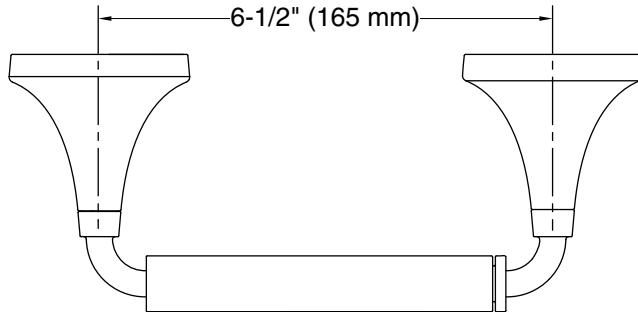

Features

- Pivoting holder makes changing toilet paper quick and simple
- Coordinates with Tone faucets, accessories, and showering components to complete your bathroom

Material

- Premium metal construction for durability and reliability
- KOHLER finishes resist corrosion and tarnishing

Technical Information

All product dimensions are nominal.

Material: Zinc

Notes

Install this product according to the installation instructions.