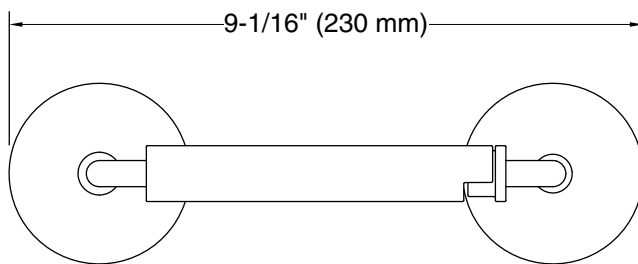

Features

- Pivoting holder makes changing toilet paper quick and simple
- Coordinates with Tone faucets, accessories, and showering components to complete your bathroom

Material

- Premium metal construction for durability and reliability
- KOHLER finishes resist corrosion and tarnishing

Technical Information

All product dimensions are nominal.

Material: Zinc

Notes

Install this product according to the installation instructions.