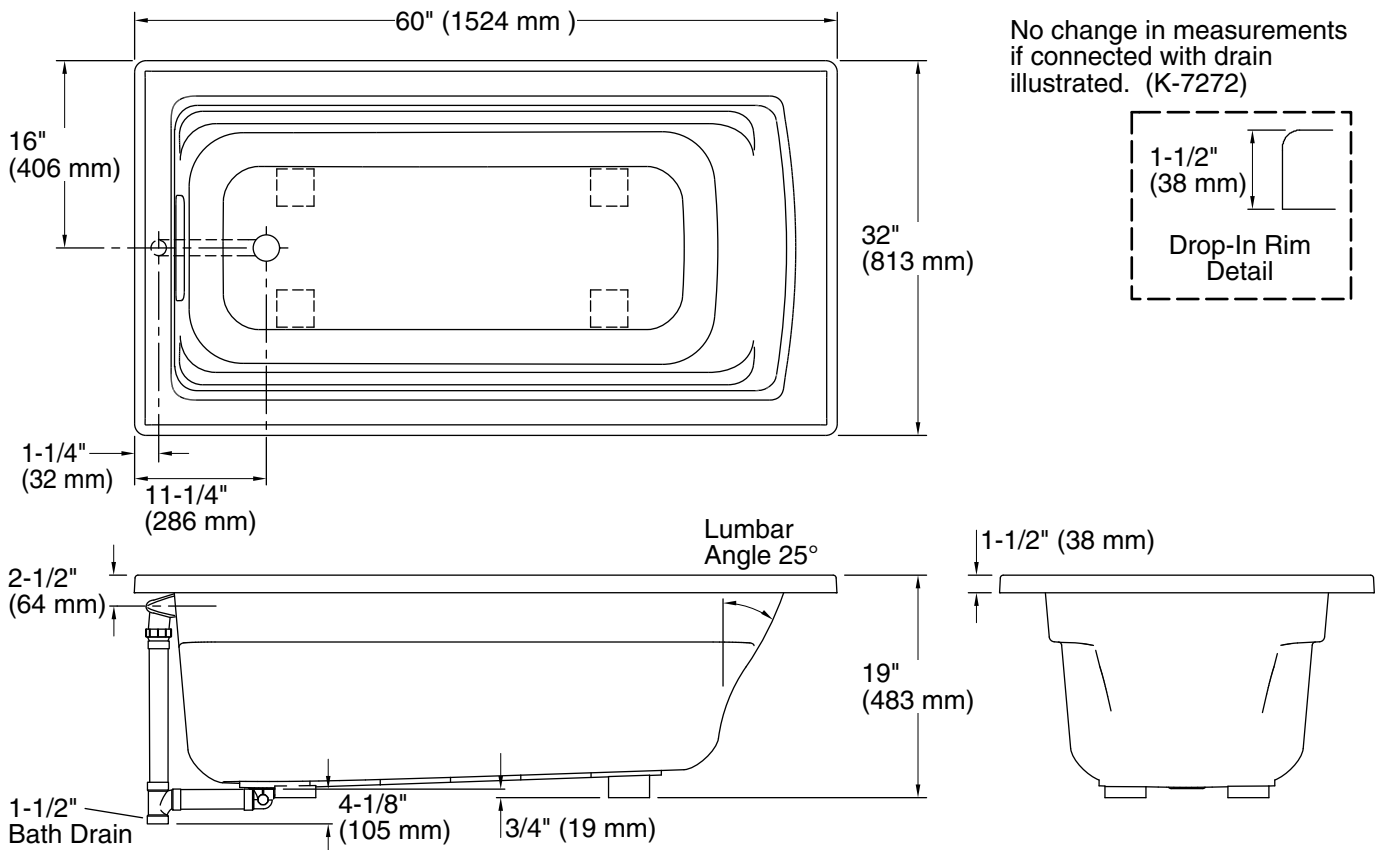

### Technical Information

All product dimensions are nominal.

Drain location:	Reversible
Basin area, bottom:	45-1/8" x 19-11/16" (1146 mm x 500 mm)
Basin area, top:	52-3/4" x 25-5/16" (1340 mm x 643 mm)
Weight:	70 lbs (31.8 kg)
Minimum floor load:	44 lbs/ft <sup>2</sup> (214.8 kg/m <sup>2</sup> )
Water depth:	15" (381 mm)
Water capacity:	58 gal (219.6 L)
Cutout:	Drop-in, 58-1/2" x 30-1/2" (1486 mm x 775 mm)
Minimum flat for door:	2-1/8" (54 mm)