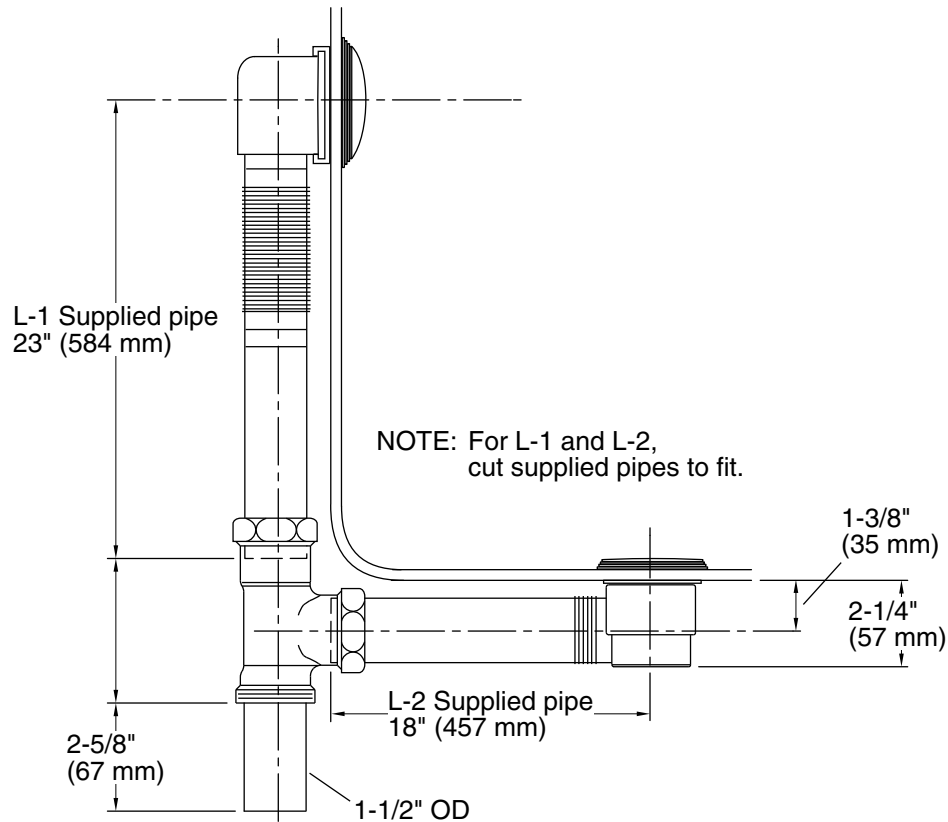

Features

- Touch-activated opening and closing
- Flexible overflow joint conforms to various bath angles
- Includes tee, drain ell, and overflow ell with attached 1-1/2" OD pipe
- Toe-tap actuation means no internal linkages, reducing potential clogging through the overflow
- Copper corrugated neck makes drain easy to install on any bath slope
- For use with 20" - 26" (508 - 660 mm) deep baths

Material

- Solid-brass construction for durability and reliability
- KOHLER finishes resist corrosion and tarnishing
- 17-gauge brass pipe

Installation

- Above- or through-the-floor

Recommended Products/Accessories

Technical Information

All product dimensions are nominal.

Material: Brass

Notes

Install this product according to the installation instructions.