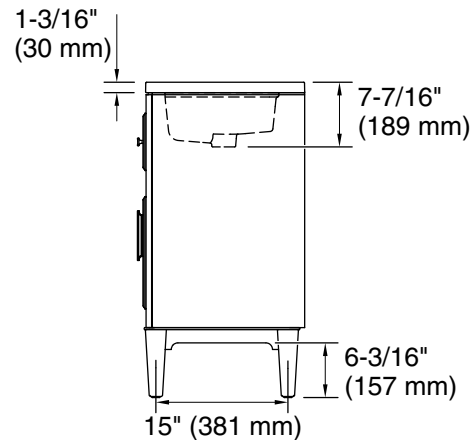

Features

- One full-extension 12-3/4" (325 mm) drawer with soft-close side-mount slides
- Three-way adjustable slow-close door hinges for easy cabinet access
- 18" (457 mm) cabinet interior provides ample storage space
- Finish-matched cabinet interior offers generous clearance for plumbing
- Customize your storage with optional accessories such as floor liners, drawer organizers, and perfectly sized containers (sold separately)
- Brushed Nickel hardware included on the White and Slate Grey vanities
- Coordinates with Calacatta (CBB) quartz side splash (sold separately)
- Calacatta (CBB) quartz vanity top adds beauty and long-lasting durability

Recommended Products/Accessories

- K-33550 3" cabinet pull
- K-25814 4" x 24" quartz backsplash
- K-25819 4" x 17-1/4" quartz side splash

Codes/Standards

ASME A112.19.2/CSA B45.1
EPA TSCA Title VI/CARB P2

Technical Information

All product dimensions are nominal.

Lighting included: No

Notes

Install this product according to the installation instructions.