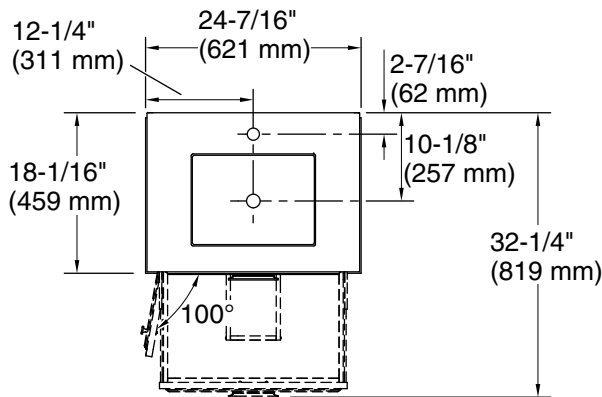

Features

- One full-extension 12-3/4" (325 mm) drawer with soft-close side-mount slides
- Three-way adjustable slow-close door hinges for easy cabinet access
- 18" (457 mm) cabinet interior provides ample storage space
- Finish-matched cabinet interior offers generous clearance for plumbing
- Customize your storage with optional accessories such as floor liners, drawer organizers, and perfectly sized containers (sold separately)
- Brushed Nickel hardware included on the White and Slate Grey vanities
- Coordinates with Calacatta (CBB) quartz side splash (sold separately)
- Calacatta (CBB) quartz vanity top adds beauty and long-lasting durability

Technical Information

All product dimensions are nominal.

Lighting included: No

Notes

Install this product according to the installation instructions.