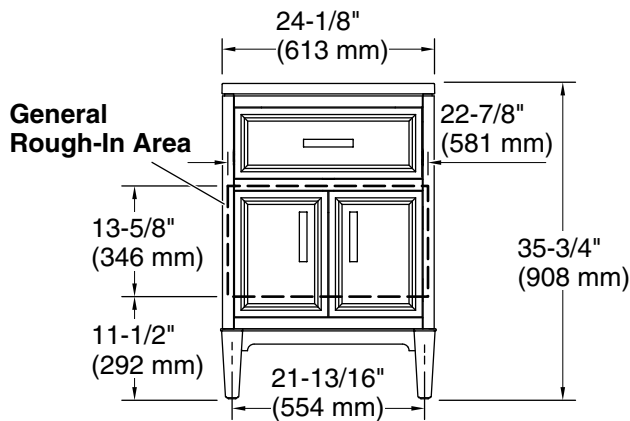

Features

- One full-extension 12-3/4" (325 mm) drawer with soft-close side-mount slides
- Three-way adjustable slow-close door hinges for easy cabinet access
- 18" (457 mm) cabinet interior provides ample storage space
- Finish-matched cabinet interior offers generous clearance for plumbing
- Customize your storage with optional accessories such as floor liners, drawer organizers, and perfectly sized containers (sold separately)
- Brushed Nickel hardware included on the White and Slate Grey vanities
- Coordinates with Calacatta (CBB) quartz side splash (sold separately)
- Calacatta (CBB) quartz vanity top adds beauty and long-lasting durability

Technical Information

All product dimensions are nominal.

Lighting included: No

Notes

Install this product according to the installation instructions.