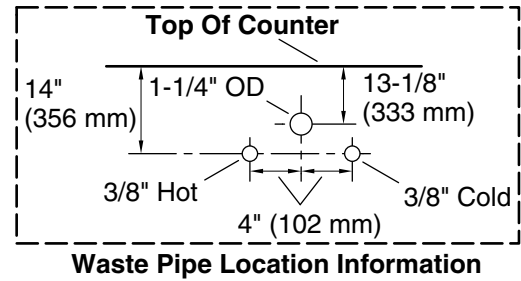

Features

- One full-extension 12-3/4" (325 mm) drawer with soft-close side-mount slides
- Three-way adjustable slow-close door hinges for easy cabinet access
- 18" (457 mm) cabinet interior provides ample storage space
- Finish-matched cabinet interior offers generous clearance for plumbing
- Customize your storage with optional accessories such as floor liners, drawer organizers, and perfectly sized containers (sold separately)
- Brushed Nickel hardware included on the White and Slate Grey vanities
- Coordinates with Calacatta (CBB) quartz side splash (sold separately)
- Calacatta (CBB) quartz vanity top adds beauty and long-lasting durability

Recommended Products/Accessories

- K-33550 3" cabinet pull
- K-25814 4" x 24" quartz backsplash
- K-25819 4" x 17-1/4" quartz side splash

Codes/Standards

ASME A112.19.2/CSA B45.1
EPA TSCA Title VI/CARB P2

Technical Information

All product dimensions are nominal.

Lighting included: No

Notes

Install this product according to the installation instructions.