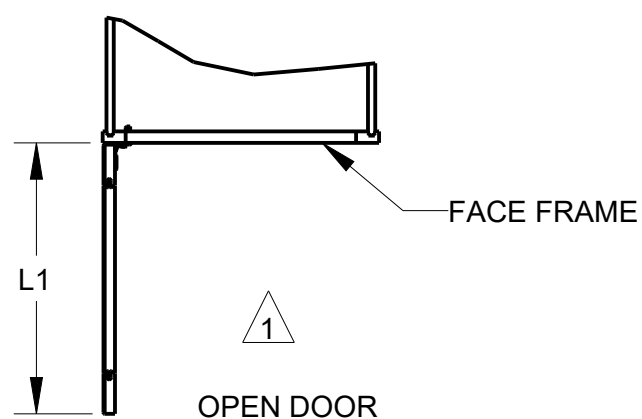

NOTES:

1 OPEN DOOR VIEW INCLUDES HINGE SPACE OFFSET.

PRODUCT SHOWN W2442

DOCUMENT STATUS Released

PRODUCT	W1	L1	DOOR SIZE
			ROUNDED TO NEAREST 1/32
W2442	24"	11 13/16"	11 11/16" X 41 17/32"
W2742	27"	13 5/16"	13 3/16" X 41 17/32"
W3042	30"	14 13/16"	14 11/16" X 41 17/32"
W3342	33"	16 5/16"	16 3/16" X 41 17/32"
W3642	36"	17 13/16"	17 11/16" X 41 17/32"