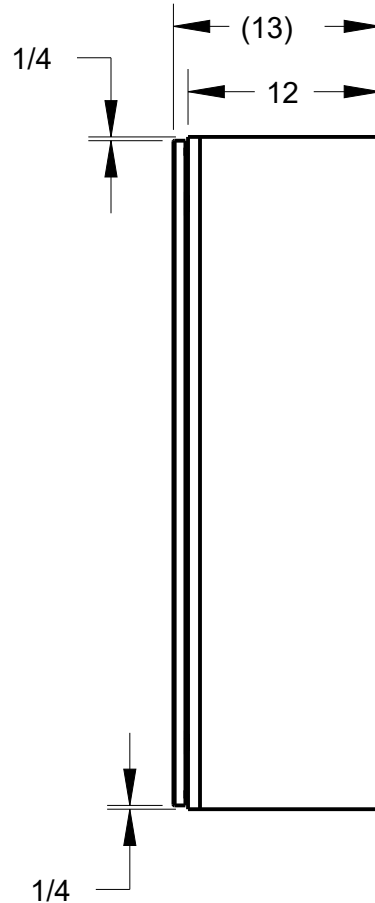

NOTES:

1 OPEN DOOR VIEW INCLUDES HINGE SPACE OFFSET.

PRODUCT SHOWN W2442

DOCUMENT STATUS Released

PRODUCT	W1	L1	DOOR SIZE
			ROUNDED TO NEAREST 1/32
W2442	24"	11 13/16"	11 11/16" X 41 17/32"
W2742	27"	13 5/16"	13 3/16" X 41 17/32"
W3042	30"	14 13/16"	14 11/16" X 41 17/32"
W3342	33"	16 5/16"	16 3/16" X 41 17/32"
W3642	36"	17 13/16"	17 11/16" X 41 17/32"

THIRD ANGLE PROJECTION	
MATERIAL	FINISH
N/A	N/A
DRAWN BY	DATE
E.GOLESTANYAN	19MAR2020
DESIGNED BY	DATE
NORTHPOINT	
APPROVED BY	DATE
GREG DAVIS	27MAR2020

hardware resources

DESCRIPTION
W2442, W2742, W3042, W3342, W3642
FULL OVERLAY

DRAWING NUMBER		REV
W2442-W2742W3042W3342W3642_FULL		B
SIZE	SCALE	SHEET
A3	0.100	1 / 1

HARDWARE RESOURCES RESERVES THE RIGHT TO CHANGE SPECIFICATIONS WITHOUT NOTICE. IN CASE OF A DISCREPANCY, ACTUAL PART GEOMETRY SUPERSEDES THIS DOCUMENT.