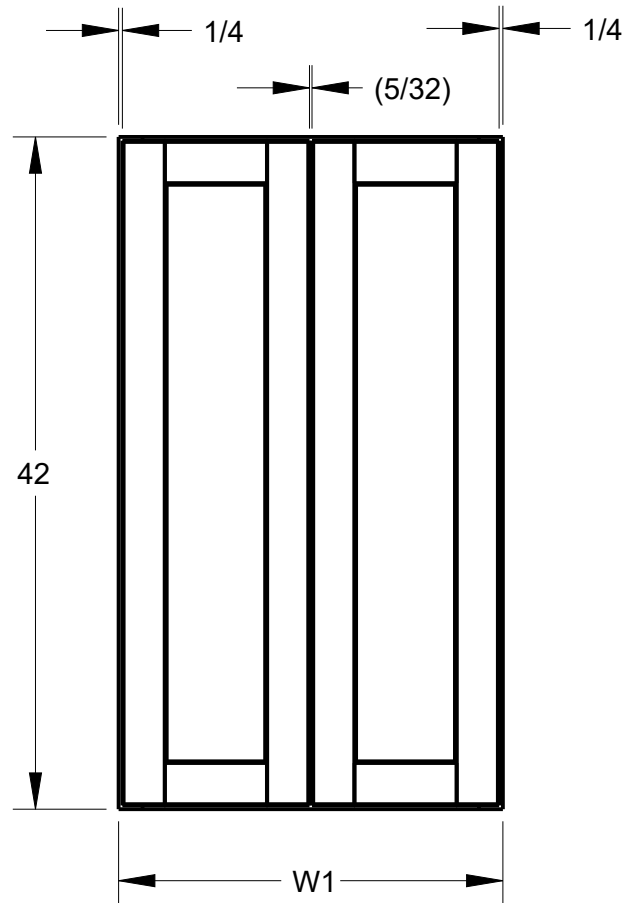

NOTES:

1 OPEN DOOR VIEW INCLUDES HINGE SPACE OFFSET.

PRODUCT SHOWN W2442

DOCUMENT STATUS Released

PRODUCT	W1	L1	DOOR SIZE
			ROUNDED TO NEAREST 1/32
W2442	24"	11 13/16"	11 11/16" X 41 17/32"
W2742	27"	13 5/16"	13 3/16" X 41 17/32"
W3042	30"	14 13/16"	14 11/16" X 41 17/32"
W3342	33"	16 5/16"	16 3/16" X 41 17/32"
W3642	36"	17 13/16"	17 11/16" X 41 17/32"

DRAWING NUMBER		REV
W2442-W2742W3042W3342W3642_FULL		B
SIZE	SCALE	SHEET
A3	0.100	1 / 1

HARDWARE RESOURCES RESERVES THE RIGHT TO CHANGE SPECIFICATIONS WITHOUT NOTICE. IN CASE OF A DISCREPANCY, ACTUAL PART GEOMETRY SUPERSEDES THIS DOCUMENT.