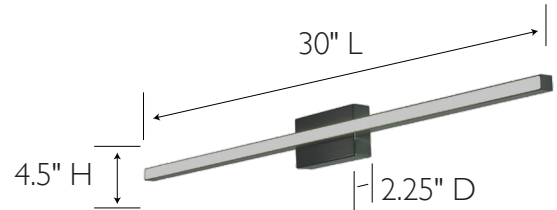

Arwyn LED Vanity Light  
Matte Black

SPECIFICATIONS

MOUNTING:	Wall Mount	LED BRIGHTNESS (LUMENS):	1100
SLOPED CEILING ADAPTABLE:	N/A	LED COLOR CORRELATED TEMPERATURE (CCT):	3000K
LAMP TYPE 1:	Integrated 20W LED	LED COLOR RENDERING INDEX (CRI):	80
BULB INCLUDED:	N/A	LED EFFICACY:	55
WATTS PER BULB:	20W	LED AVERAGE RATED LIFE:	50000h
TOTAL WATTAGE:	20W	ENERGY EFFICIENT:	Yes
DIMMABLE:	Yes	LIGHTING AMPS:	.17
MATERIAL CONSTRUCTION:	Steel, Aluminum & Polyvinyl Chloride	VOLTAGE:	120V
ASSEMBLED DIMENSIONS:	4.5" H x 30" L x 2.25" D		
WEIGHT:	.94 lbs.		
BACKPLATE DIMENSIONS:	4.5" H x 4.5" L x 1.58" D		
CANOPY/PLATE DIMENSIONS:	N/A		
GLASS/SHADE DIMENSIONS:	N/A		
GLASS/SHADE MATERIAL:	Acrylic		
GLASS/SHADE TYPE:	Frosted		
GLASS/SHADE COLOR:	White		