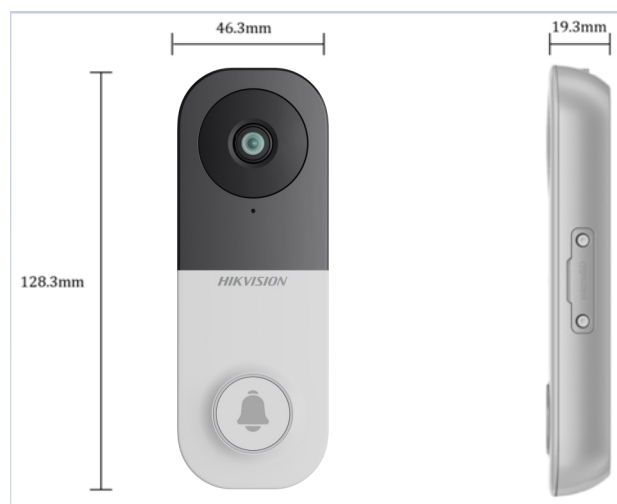

DS-HD2

Wi-Fi Video Doorbell

Introduction

The DS-HD2 Wi-Fi video doorbell can ensure you a reliable protection at your doorstep, you can enjoy high-quality video chat with visitors and keep an eye on what's happening at your front door right through your phone. The DS-HD2 is a powerful video doorbell with built-in artificial intelligence capability. Features with 170° wide vertical of view and 16 feet night vision, you can see every detail you need to see.

Main Features

1080P

FULL HD 1080P Resolution

Super Field of View 170° Vertical

AI Powered Human Detection

2.4GHz/5GHz Dual Band Wi-Fi

Two-way Talk

Night Vision Up To 5m/16ft

H.265

H.265 Video Technology

MicroSD Slot for Local Storage
(Up to 256GB)

Dimension

Specifications

Model	DS-HD2
Camera Parameters	
Image Sensor	1/2.4" Progressive Scan CMOS
Lens	2.1mm@F2.4, Ultra FOV 170° Vertical
Day&Night	IR-cut filter with auto-switching
IR Range	Max.5m (19.7fts)
Video Parameters	
Max. Resolution	1536 x 1536 FHD
DNR	3D DNR
WDR	DWDR
Video Compression	H.265/H.264
Frame Rate	Max: 15fps; Self-Adaptive during network transmission
Interface	
Storage	Micro SD Card (Up to 256GB)
Audio Input	Built-in high-sensitivity microphone
Audio Output	Built-in high-power speaker
Reset button	Yes
Network Parameters	
Intelligent Alarm	Motion detection (with Human shape detection)
Video Intercom	Long-distance video two way talk
Wi-Fi Parameters	
Wireless	IEEE802.11a/b/g/n, 2.4/5GHz (Dual-band)
Channel Bandwidth	Supports 20MHz
Security	64/128-bit WEP, WPA/WPA2,WPA-PSK/WPA2-PSK
General	
Working Temperature	-30°C to 60°C (-22°F to 140 °F)
Working Humidity	0 ~ 95%
Power Supply	AC 12V ~ 24V
Ingress Protection Grade	IP65
Weight	102g (0.22lb)
Size	128.3 x 46.3 x 19.3mm (5.05" x 1.82" x 0.76")