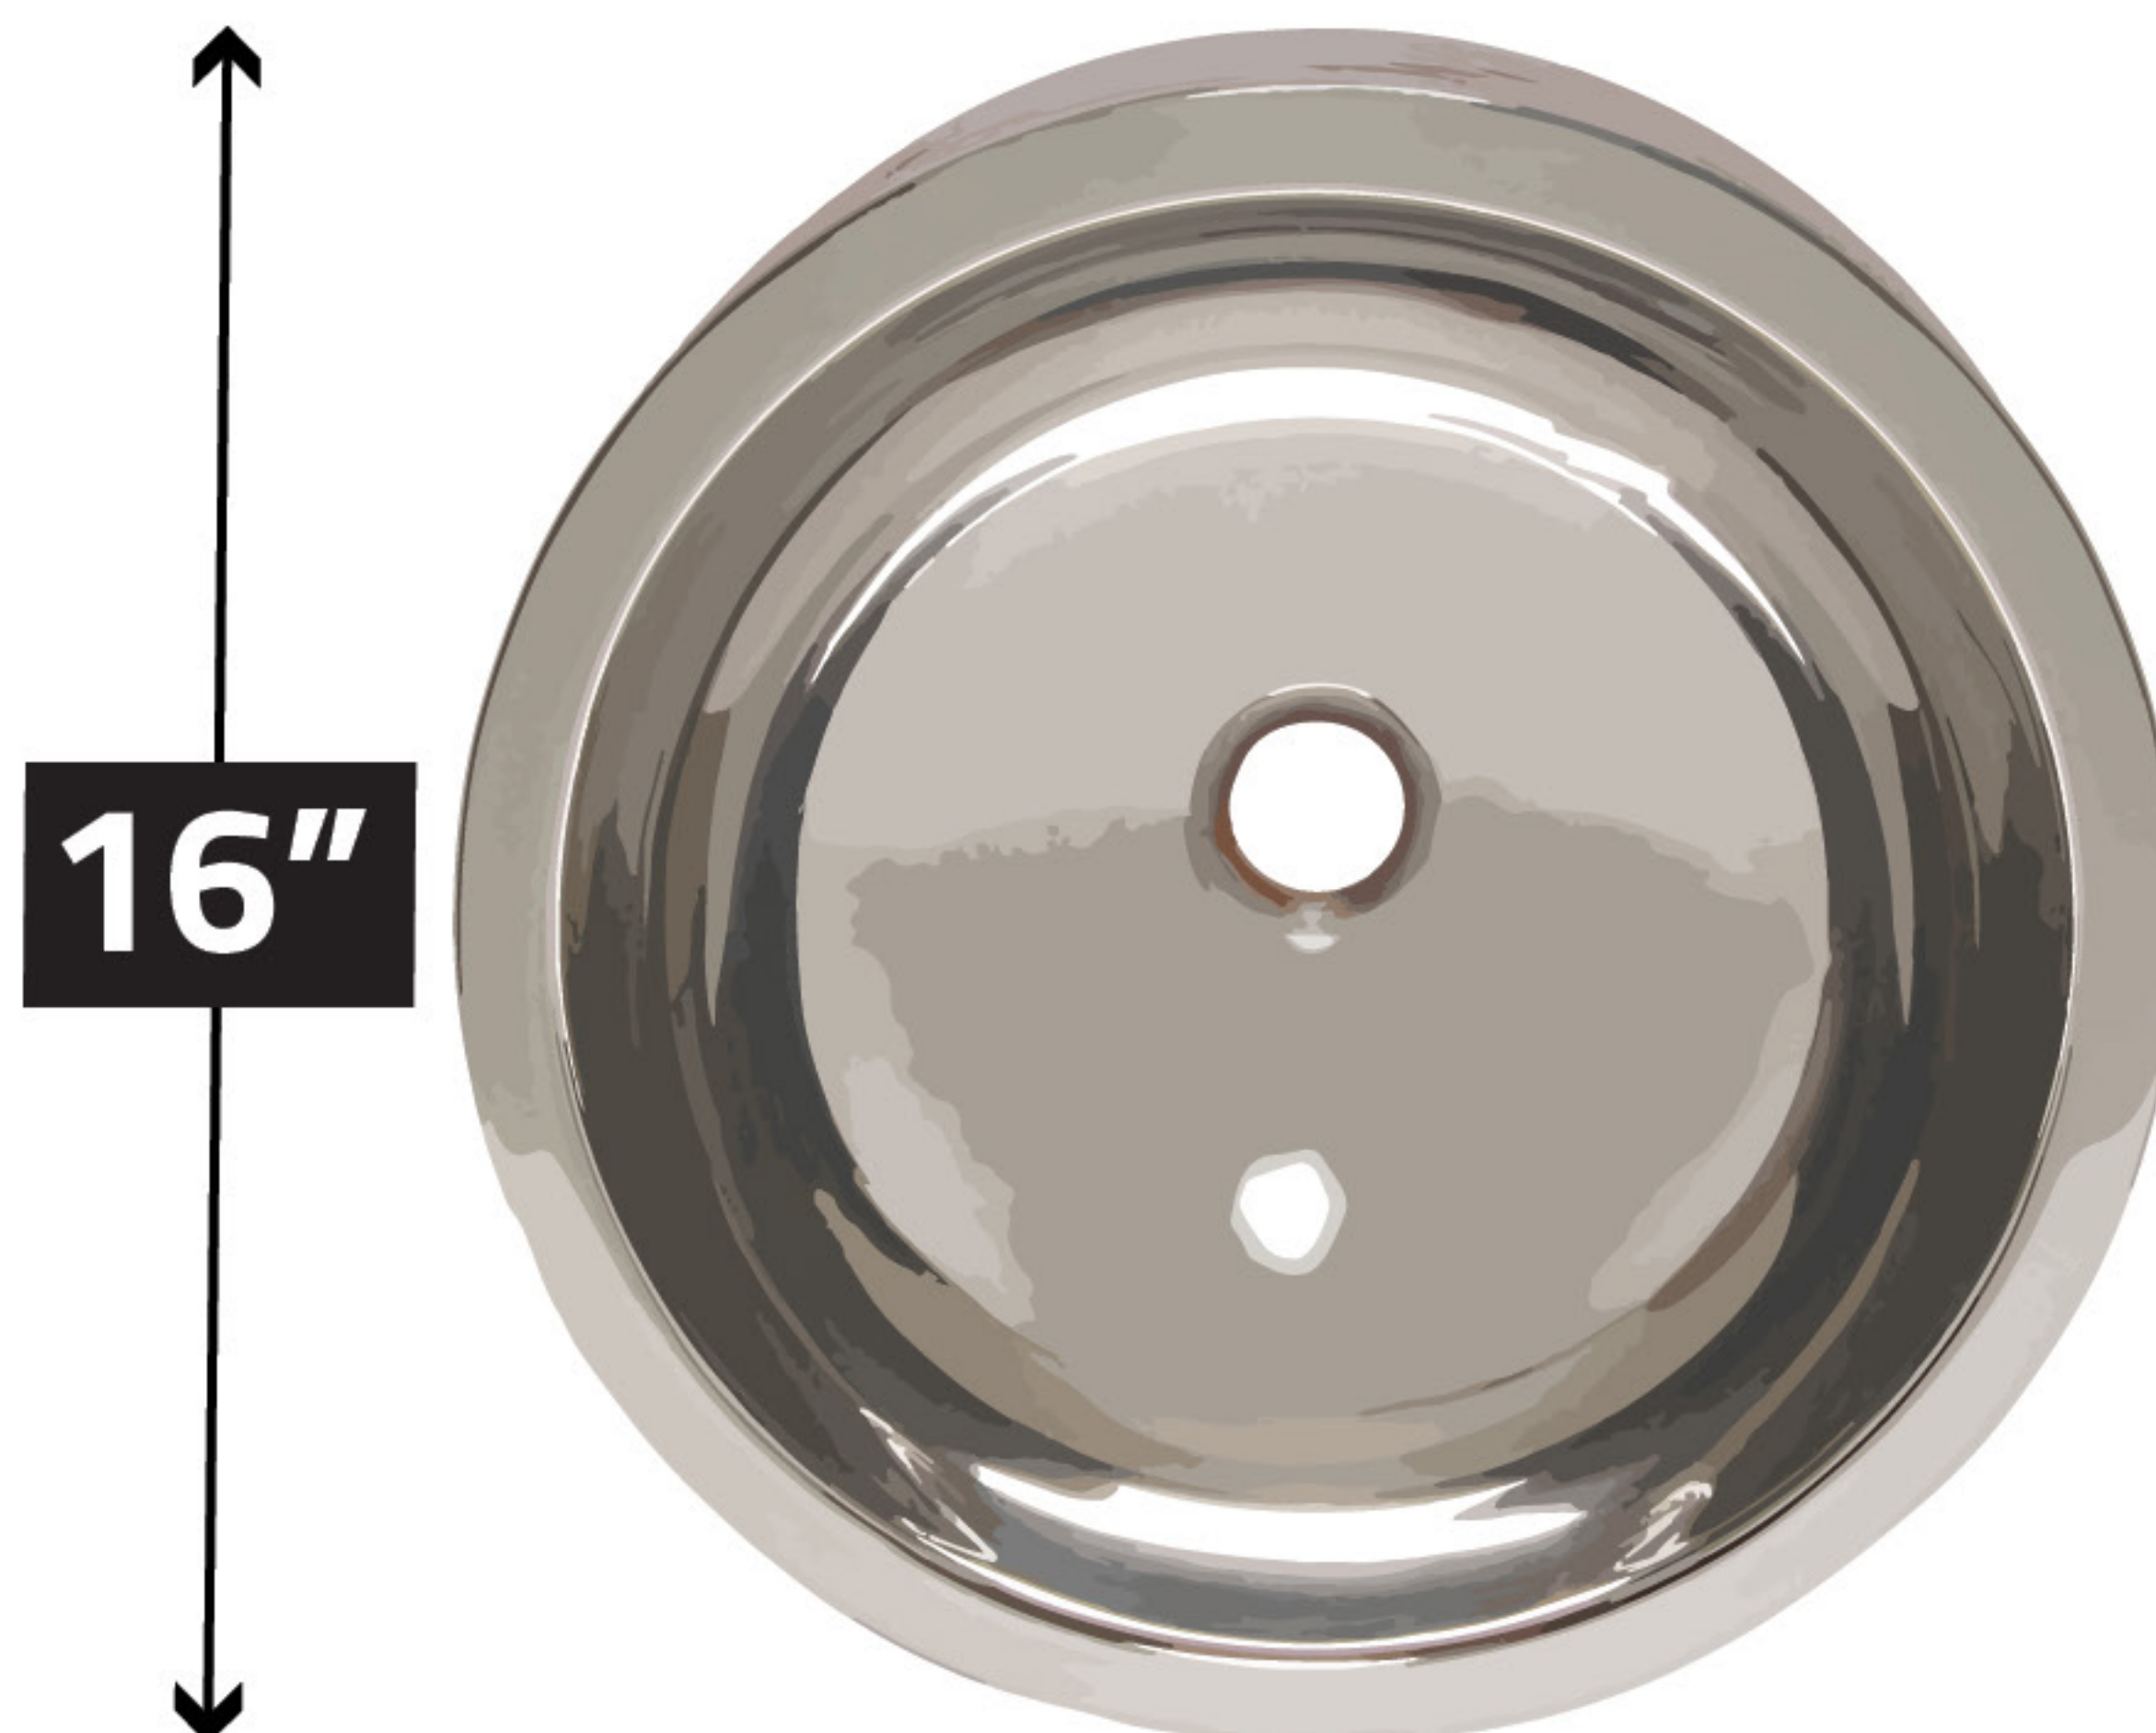

BS-008

VESSEL BATHROOM SINK

← 16" →

↑ 7" ↓

NOTE:
Every unit in this series is handmade by a skilled artisan. As a result, color, texture and size will vary slightly with each unit. The measurements displayed should be taken as an approximation of the finished product.