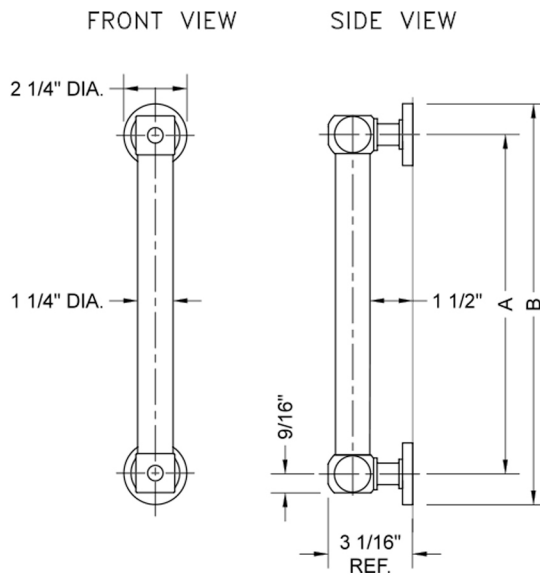

## 32" G70 Straight Grab Bar

Model #: G70-32-

### FEATURES:

- Grab bars are ADA compliant when installed properly
- All brass construction, fully polished & plated
- Style options to complement all collections
- Optional handshower sliders and toilet paper/washcloth holders can be added only upon initial order
- \*NOTE: GRAB BARS OVER 32" REQUIRE A MIDDLE POST
- All grab bars can be custom sized. Contact JACLO for pricing & availability

### SPECIFICATION DRAWING:

BRASS LUXURY GRAB BARS			
PART. #	DESCRIPTION	A	B
G70-12-XX	12" GRAB BAR	12"	14 1/4"
G70-16-XX	16" GRAB BAR	16"	18 1/4"
G70-18-XX	18" GRAB BAR	18"	20 1/4"
G70-24-XX	24" GRAB BAR	24"	26 1/4"
G70-32-XX	32" GRAB BAR	32"	34 1/4"
<i>*NOTE: GRAB BARS OVER 32" REQUIRE A MIDDLE POST</i>			
G70-36-XX	36" GRAB BAR	36"	38 1/4"
G70-42-XX	42" GRAB BAR	42"	44 1/4"
G70-48-XX	48" GRAB BAR	48"	50 1/4"
G70-60-XX	60" GRAB BAR	60"	62 1/4"