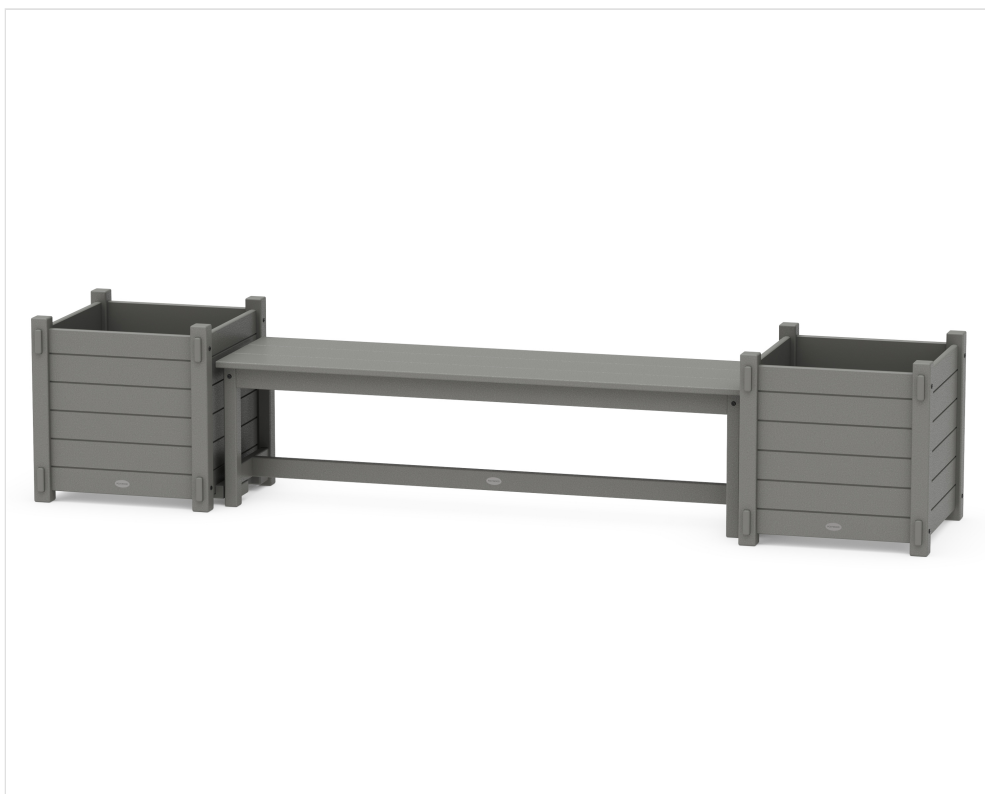

POLYWOOD®

Sustainable Outdoor Furniture

CLIMATETUFF™
MATERIALS

COLORSTAY™
TECHNOLOGY

MADE IN
THE USA

CONSCIOUSLY
CRAFTED

60" Nautical Straight Planter Bench Set - Large

BRAND | POLYWOOD®

COLLECTION | Nautical

SKU | PWS3049-1

SET WEIGHT + DIMENSIONS

Overall Set Weight	133.0 lbs
Recommended Minimum Space (Based on pictured configuration)	104.0" W x 21.0" H x 22.0" D

INDIVIDUAL ITEM DIMENSIONS

Qty	NAME	SKU	DIMENSIONS (W x H x D)
1	60" Planter Bench	BNP60	60.0" x 16.75" x 16.38"
2	Nautical Large Square Planter Box	6321S	21.53" x 21.0" x 20.73"
2	Modular Planter Connection Block	P15675	1.5" x 4.0" x 12.5"