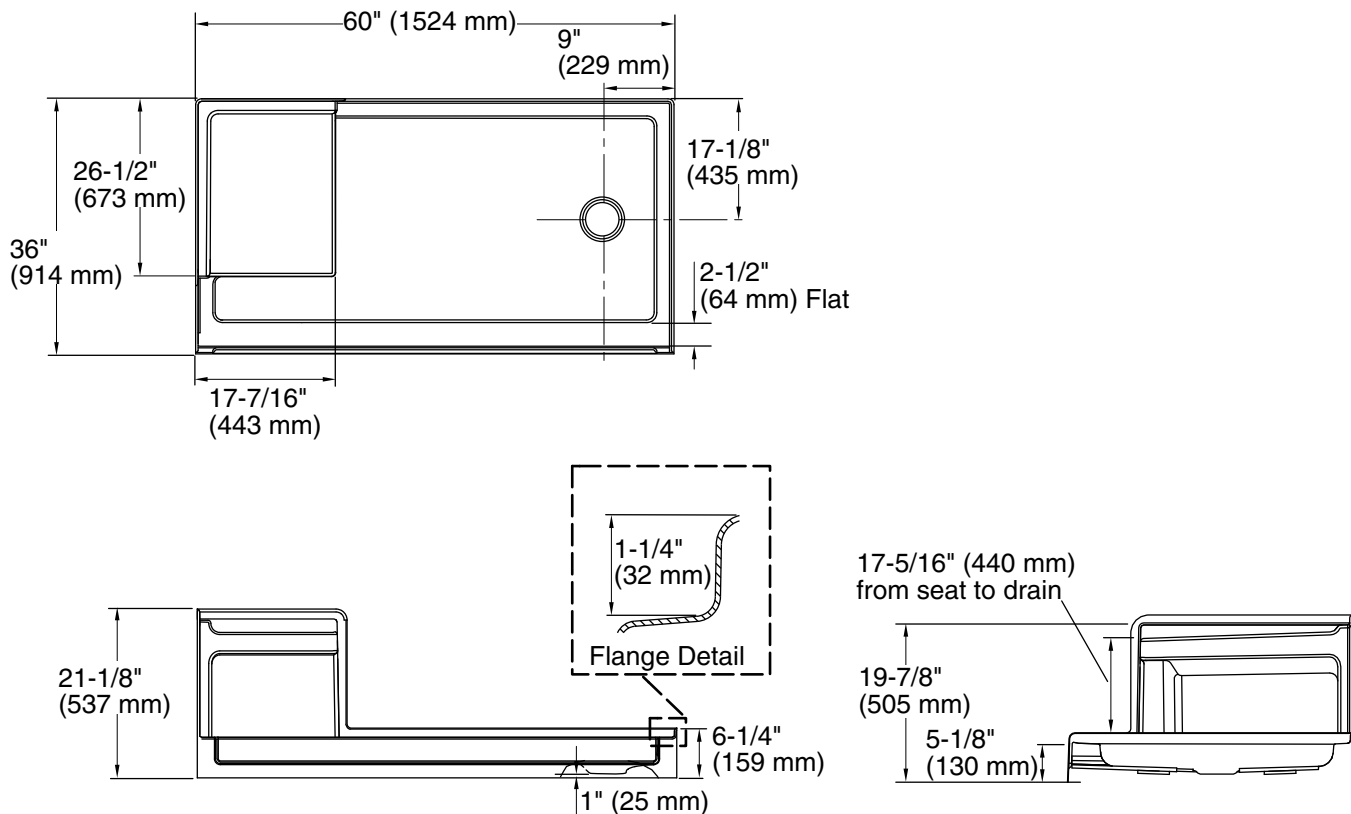

Tresham®

60" x 36" alcove shower base, right drain
K-1978

Features

- Low-threshold design for easy entry and exit
- Single threshold for three-wall installation
- Integral 18" (457 mm) undercut seat at left
- Coordinates with other products in the Tresham collection

Material

- Acrylic

Installation

- Right drain

Recommended Products/Accessories

- K-706009-D3 Frameless Sliding Shower Door
- K-706009-L Frameless Sliding Shower Door
- K-706015-D3 Frameless Sliding Shower Door
- K-706015-L 74" H sliding shower door with 1/4"-thick glass
- K-9132 Shower Drain
- K-23726 Drain treatment

| Color | Code | Description |
|-------|------|-------------|
|-------|------|-------------|

| | | |
|---|---|-------|
|  | 0 | White |
|---|---|-------|

Technical Information

All product dimensions are nominal.

| | |
|------------------------|--|
| Drain location: | Right |
| Weight: | 79.5 lbs (36.1 kg) |
| Minimum floor load: | 20 lbs/ft ² (97.6 kg/m ²) |
| Minimum flat for door: | 2-1/2" (64 mm) |

Notes

Measure your actual product for rough-in details.