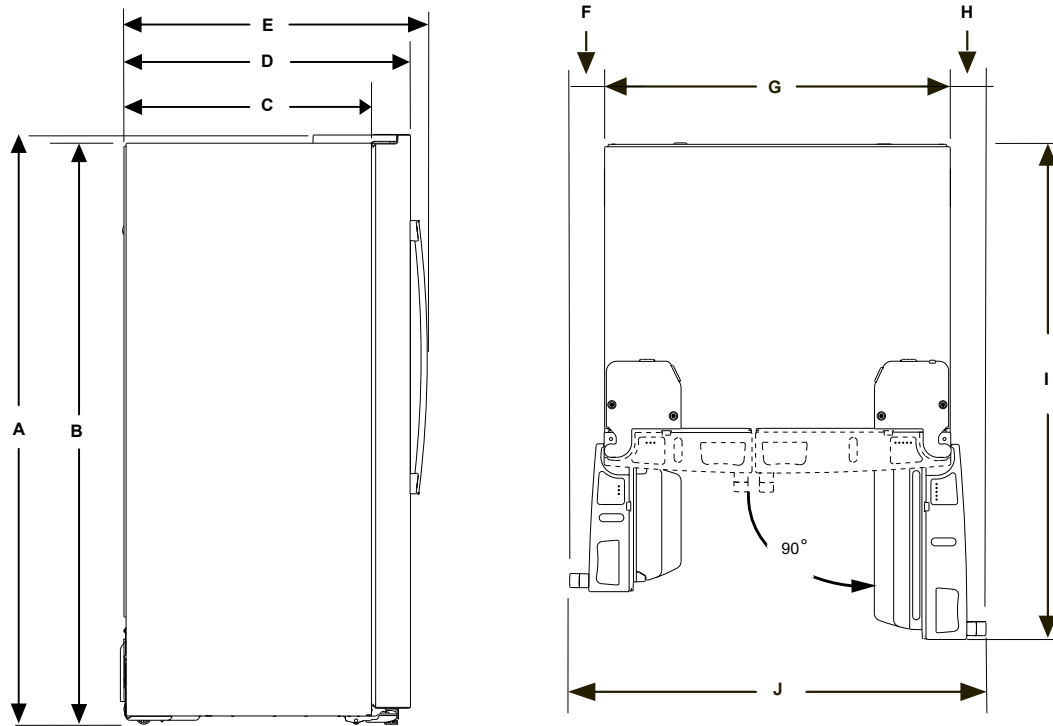

GOS29N

GE® 28.5 Cu. Ft. Side-By-Side Refrigerator with Internal Dispenser and In-Door Icemaker

Dimensions and Installation Information (inches)

Product Dimensions	Inches
Height to top of hinge and door (A)	69-15/16
Height to top of case (B)	68-15/16
Case depth without doors, without handles (C)	29-7/16
Depth with doors, without handles (D)	34
Overall depth with doors and handles (E)	36
Clearance from side of case to adjacent wall with freezer door open 90° (F)	3-11/16
Overall case width (G)	35-3/4
Clearance from side of case to adjacent wall with fresh food door open 90° (H)	3-3/4
Total depth with fresh food door open 90° (I)	51-1/4
Width with doors open 90°, including handles (J)	43-1/8

Total Product Dimensions (WxHxD)
35-3/4" x 69-15/16" x 36"

Air Clearances	Inches
Each side	1/8
Top	1
Back	2

Water hook-ups fit in back air clearance when calculating installation depth.

Allow additional space for any necessary leveling adjustments.