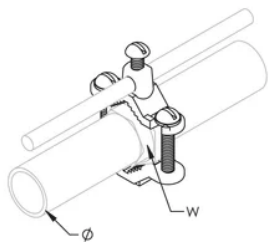

DIAGRAMS

WARNING

---

nVent products shall be installed and used only as indicated in nVent's product instruction sheets and training materials. Instruction sheets are available at www.nvent.com and from your nVent customer service representative. Improper installation, misuse, misapplication or other failure to completely follow nVent's instructions and warnings may cause product malfunction, property damage, serious bodily injury and death and/or void your warranty.

⚠ **WARNING:** This product can expose you to chemicals including lead, which is known to the State of California to cause cancer and birth defects or other reproductive harm. For more information go to www.P65Warnings.ca.gov.

North America

+1.800.753.9221

Option 1 – Customer Care

Option 2 – Technical Support

Europe

Netherlands:

+31 800-0200135

France:

+33 800 901 793

Europe

Germany:

800 1890272

Other Countries:

+31 13 5835404