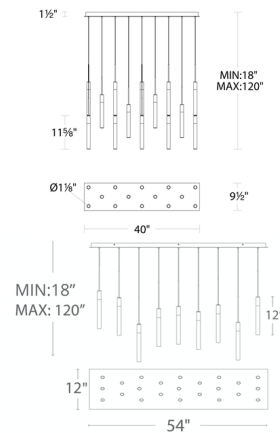

Shown in polished nickel / crystal