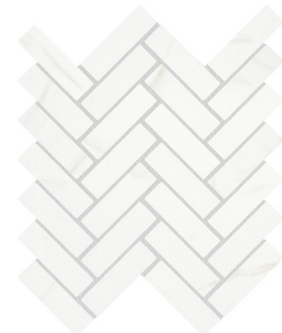

Pure, simple, relaxing, Contessa® is a true jewel adding timeless style to any space. Inspired by the exquisite veining in marble, this line is offered in multiple sizes

Oro

Size	24" x 24"	23" x 23"	18" x 18"	13" x 13"	12" x 24"	12" x 23"	3" x 6"	13" x 13" Mesh	Herringbone Mesh	3" x 12" Floor SBN	3" x 11" Floor SBN
Thickness	9mm	9mm	7.5mm	7mm	7.5mm	9mm	9.5mm	7mm	8.3mm	9mm	9.5mm
Faces	6	6	9 (Dama) 11 (Oro)	10 (Dama) 13 (Oro)	10	20	Random	Random	Random	Random	Random
Finish	Matte	Polished	Matte	Matte	Matte	Polished	Matte & Polished	Matte	Matte	Matte	Polished
Edge	Pressed	Rectified	Pressed	Pressed	Pressed	Rectified	Rectified	Cut	Cut	Rectified	Rectified
Grout Joint Recommendation	3/16"	1/8"	3/16"	3/16"	3/16"	1/8"	3/16"	5/32"	3/16"	3/16"	3/16"
Testing	Abrasion Resistance C1027	Breaking Strength C648	Chemical Resistance C650	Water Absorption C373	DCOF ANSI A1371	Scratch Hardness MOHS	Shade Variation Rating				
Results*	IV	>350 lbf	Resistant	<0.5%	<0.42 (Polished) >0.42 (Matte)	7	V2	<p>Recommended 33% Offset*</p>			