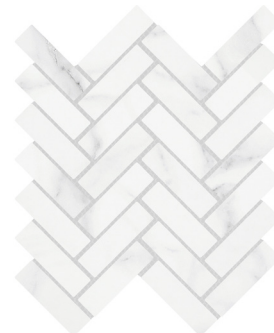

Pure, simple, relaxing, Contessa® is a true jewel adding timeless style to any space. Inspired by the exquisite veining in marble, this line is offered in multiple sizes

# CONTESSA®

*Glazed Porcelain*

Dama

Oro

Mosaics

Dama

Oro

Dama

Oro

Size	24" x 24"	23" x 23"	18" x 18"	13" x 13"	12" x 24"	12" x 23"	3" x 6"	13" x 13" Mesh	Herringbone Mesh	3" x 12" Floor SBN	3" x 11" Floor SBN
Thickness	9mm	9mm	7.5mm	7mm	7.5mm	9mm	9.5mm	7mm	8.3mm	9mm	9.5mm
Faces	6	6	9 (Dama) 11 (Oro)	10 (Dama) 13 (Oro)	10	20	Random	Random	Random	Random	Random
Finish	Matte	Polished	Matte	Matte	Matte	Polished	Matte & Polished	Matte	Matte	Matte	Polished
Edge	Pressed	Rectified	Pressed	Pressed	Pressed	Rectified	Rectified	Cut	Cut	Rectified	Rectified
Grout Joint Recommendation	3/16"	1/8"	3/16"	3/16"	3/16"	1/8"	3/16"	5/32"	3/16"	3/16"	3/16"
Testing	Abrasion Resistance C1027	Breaking Strength C648	Chemical Resistance C650	Water Absorption C373	DCOF ANSI A1371	Scratch Hardness MOHS	Shade Variation Rating				
Results*	IV	>350 lbf	Resistant	<0.5%	<0.42 (Polished) >0.42 (Matte)	7	V2	<p>Recommended 33% Offset*</p>			