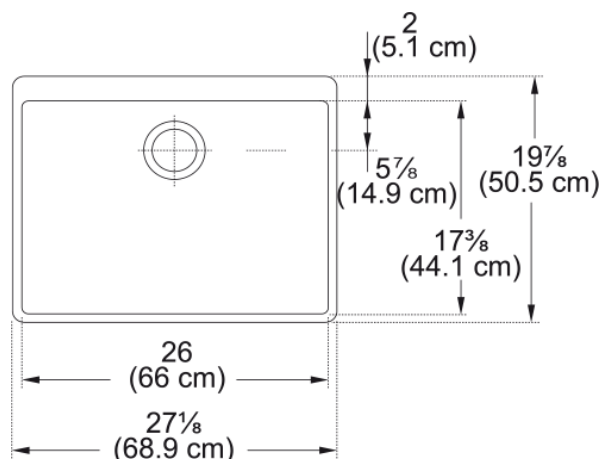

Manor House Ceramic Sink - MHK110-28WH | 130.0066.200

27.12-in. x 19.88-in. Ceramic Single Bowl Apron Front Kitchen Sink, White. Many handcrafted Franke Fireclay sinks are designed in partnership with Villeroy & Boch, a world-renowned premium porcelain and ceramic producer since 1748. Together, Franke and Villeroy & Boch created the distinctive design of the Manor House Collection to enhance your personal kitchen style. Scratch-and-stain resistant fireclay offers hygienic properties and qualities most desired in today's kitchens.

Aspect

Sink type	Sink
Type of material	Ceramic
Number of bowls	1
Product color	White
Surface finish	Glossy

Product Dimensions

Length (right to left)	27.638
Width (front to back)	19.764
Large bowl size: right to left	25.63
Large bowl size: front to back	16.142
Large bowl: depth	7.126

Installation

Minimum cabinet size	30"

Product specifications

Installation type	Apron front
Drain hole	3 1/2"
Position of drainer	No drainer
Active Twist Compatibility	No

Product identification

Brand	FRANKE
Product family	None
Collection	Manor House
Certified by	IAPMO

Features

Drainers number	No drainer
Product reversibility	No