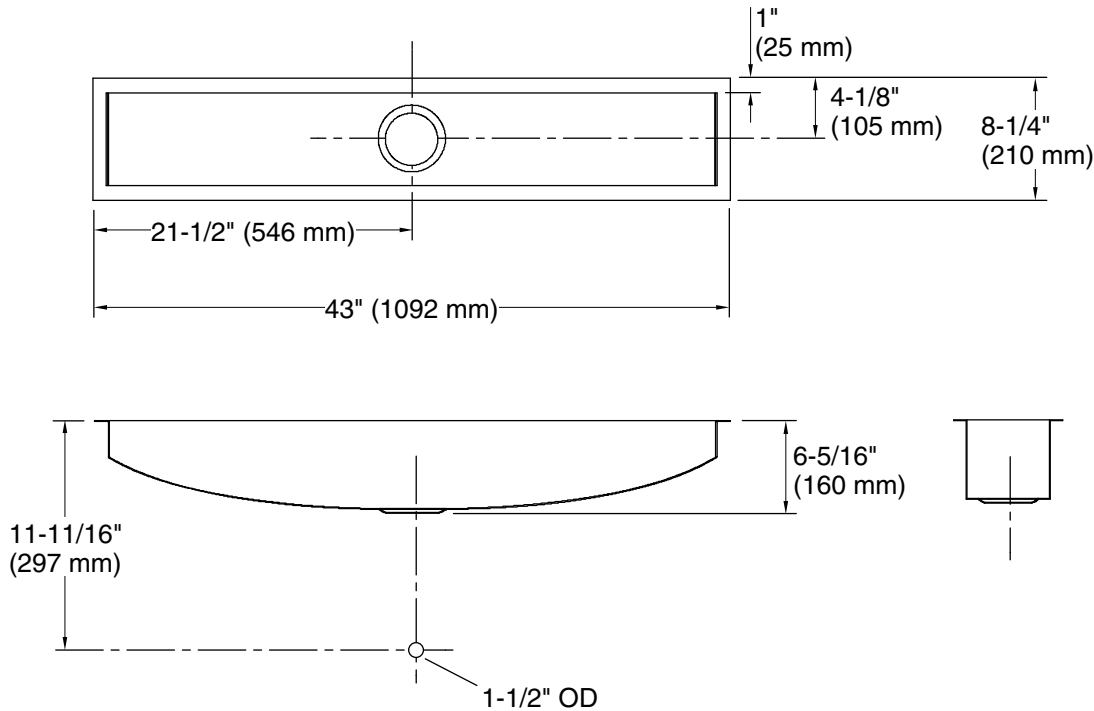

## Features

- 48" (1219 mm) minimum base cabinet width
- Single bowl
- 5-15/16" depth
- Includes installation hardware, wire basket, and wire rack

### Technical Information

All product dimensions are nominal.

Basin configuration: Single Bowl

Min. base cabinet width: 45" (1143 mm)

Bowl area: Length: 41" (1041 mm)  
Width: 6-1/4" (159 mm)  
Bowl depth: 6-5/16" (160 mm)

With overflow: No

Drain hole: 3-5/8" (92 mm)

Template: 1022024-7, required, included