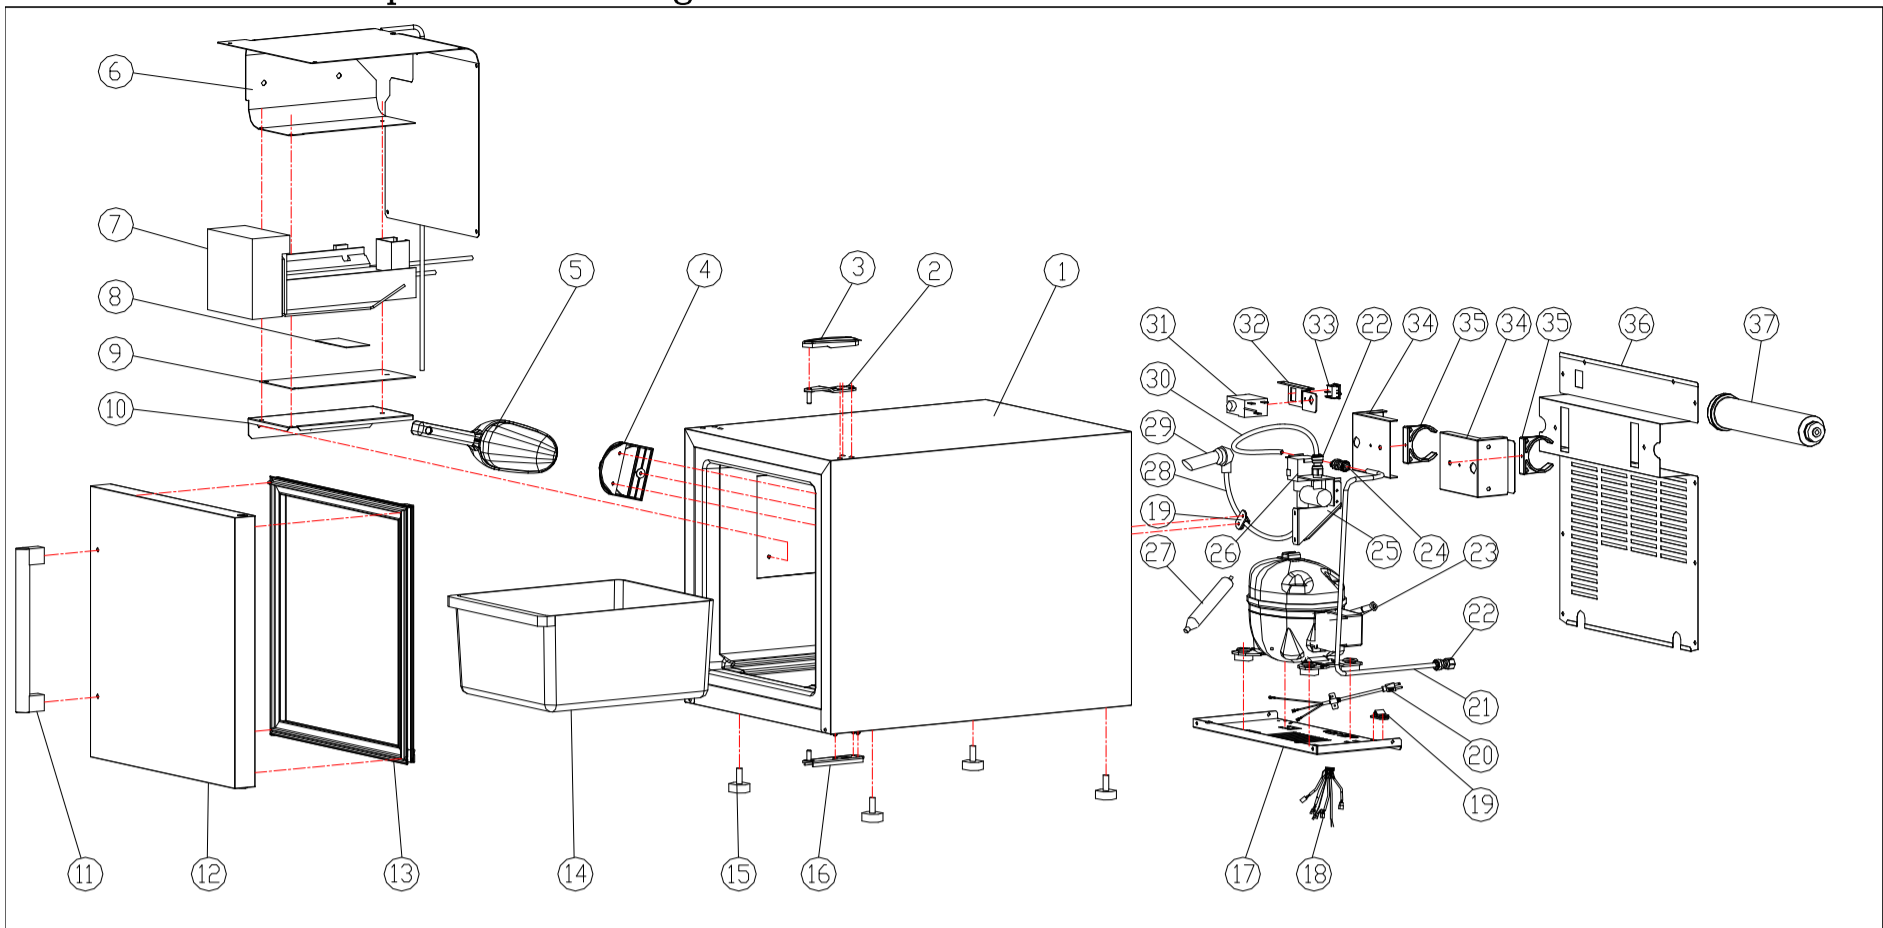

Exploded drawing

SCIMCTSS Parts List

No.	Customer Number	English Description	Quantity
2	606557	Upper hinge	1
3	606558	Hinge cover	1
4	602178	Ice scoop holder	1
5	648180	Ice scoop	1
6	604534	Expansion plate evaporator	1
7	830004	Ice maker (explosion-proof) 115V/60Hz	1
8	152104	Silicone heat conductive pad	1
9	641308	Heat shield	1
11	607045	Handle	1
12	880086	Door	1
13	101774	Door seal	1
14	648210	Ice Bucket	1
15	648111	Bottom foot	4
16	602885	Lower hinge	1
18	537146	Wiring harness	1
20	531138	Power line	1
21	112060	PE tube	2.5m
22	615321	Quick fitting	2
23	584032	Compressor	1
23.1	840321	Starting relay(EYK40U6)	1
23.2	840322	Overload protector(EYK40U6)	1
24	645223	Quick fitting	1
26	547073	Water valve	1
	547062	Water valve	
27	800085	Drier	1
28	112060	PE tube	0.22m
30	112060	PE tube	0.77m
31	497485	Thermostat	1
33	540025	Switch (explosion-proof)	1
35	648520	Filter cartridge holder	2
36	602881	Rear cover	1
37	651007	Filter	1