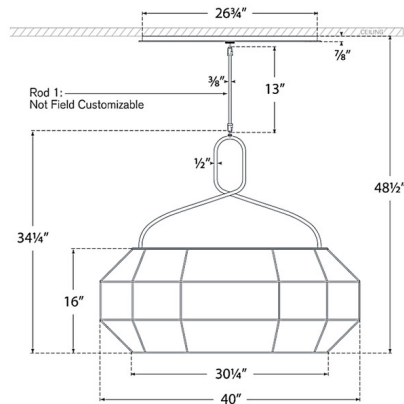

Description

The Forza Linear Pendant adds an elegant beauty to your interior space. The smooth decorative frame is complemented by a gathered linen shade that casts a warm glow of light across your room. Note: Rods are not customizable. Note: Custom Overall Heights are available. For quotes, please contact our sales team.

Shown in bronze / linen

Specifications

COLOR	Linen
BODY FINISH	Bronze
WATTAGE	240W
DIMMER	Standard 120V
DIMENSIONS	40"L x 15"W x 34.25"H
BULB NOT INCLUDED	6 x T10/Medium (E26)/40W/120V Incandescent
OTHER BULB OPTIONS	6 x T10/Medium (E26)/120V LED

Technical Information

PRODUCT DIMENSIONS	Downrod: One 13" Included
--------------------	-------	---------------------------

CLICK TO VIEW PRODUCT

Notes: