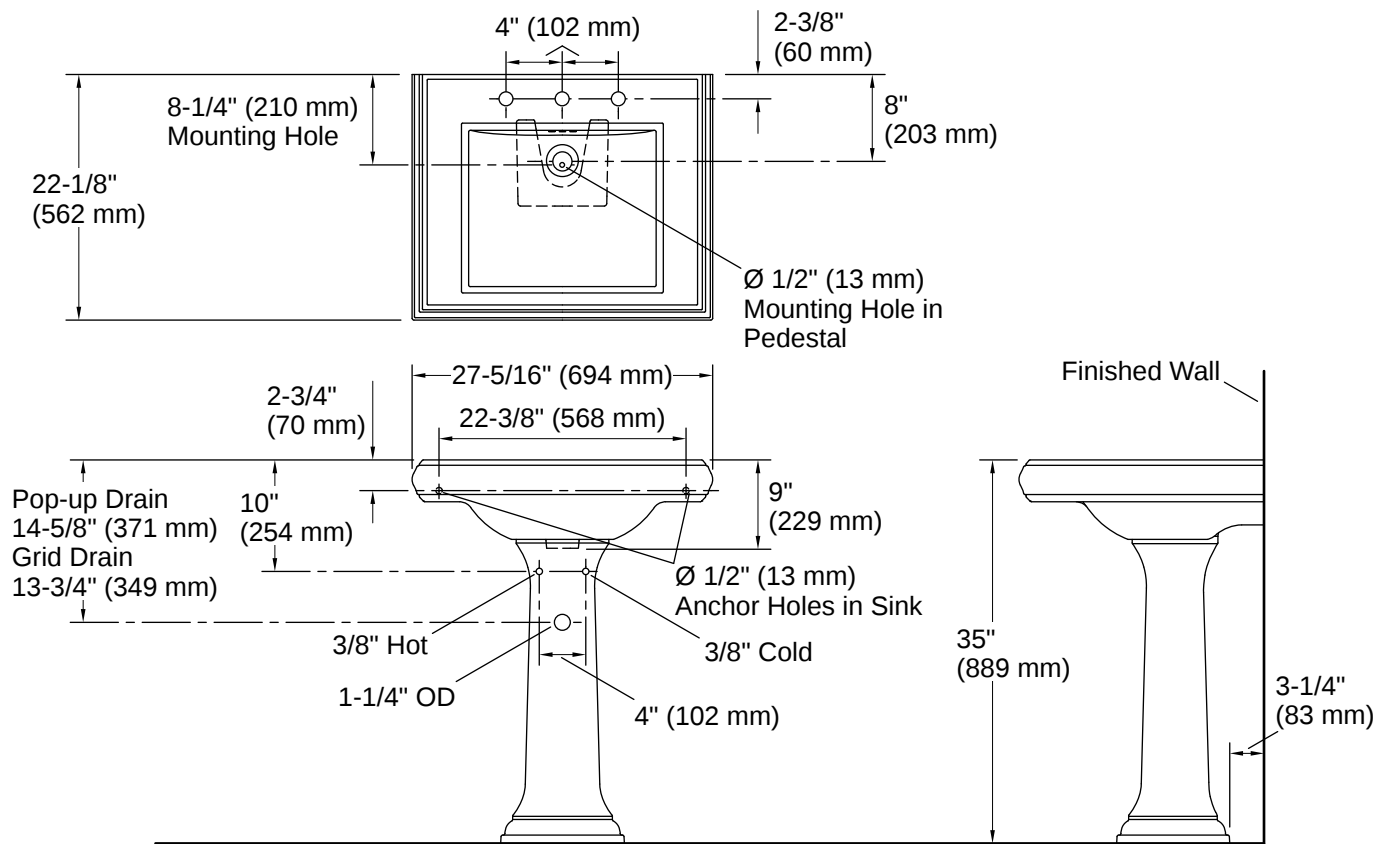

Installation

- Pedestal

Installation Notes

Install this product according to the installation instructions.