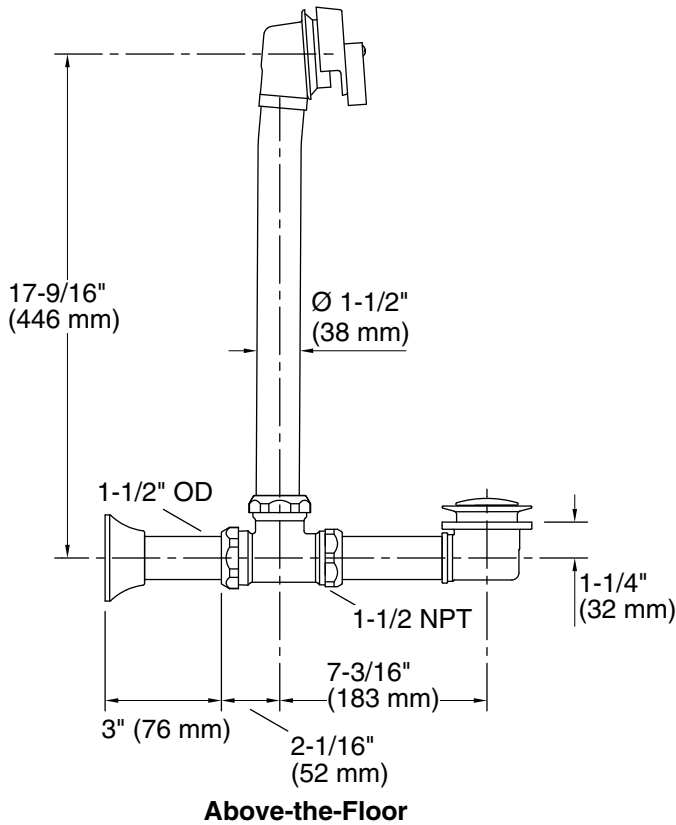

#### Features

- 17-gauge brass construction
- Brass tailpiece
- For use with Artifacts™ freestanding baths
- Includes brass tee, pipe, and pop-up drain

#### Technical Information

All product dimensions are nominal.

Material: Brass