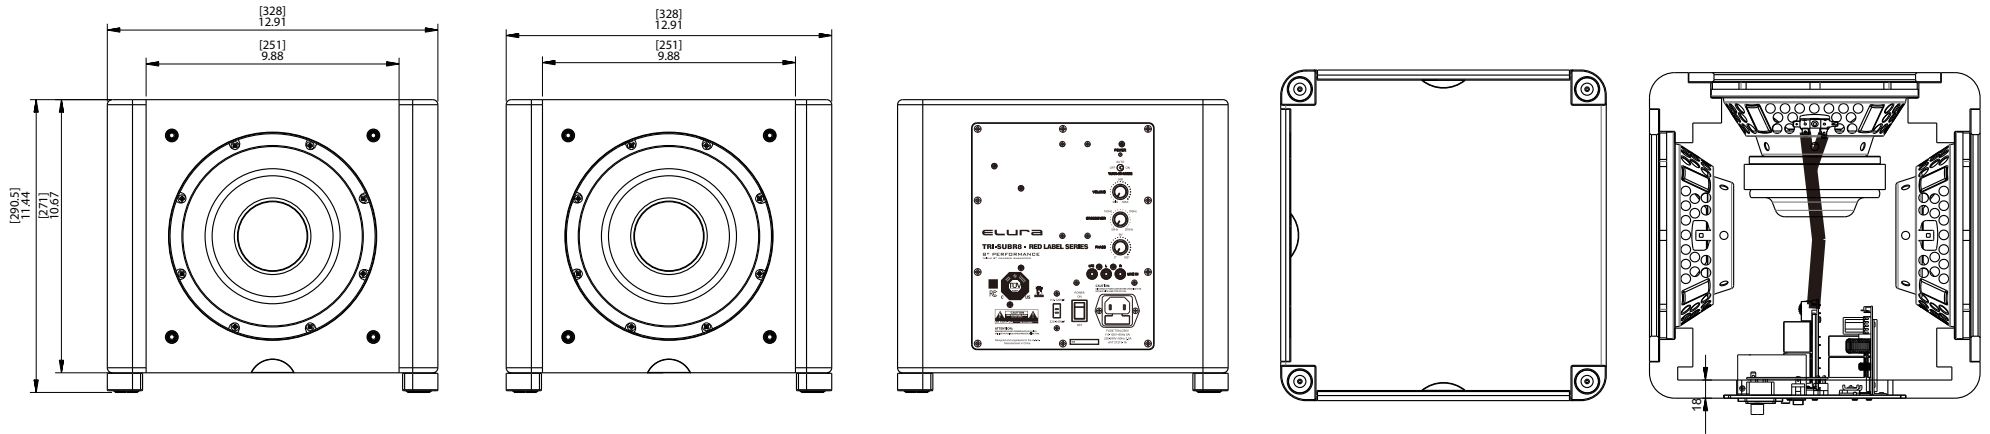

## TRI-SUB8

Speaker Type: Powered Subwoofer

Woofer: 8" Fiber Cone

Voice Coil: 2" Woven Fiberglass Cone with Rubber

Surround Finish Dimensions: 11.4" (290.5) x 12.9" (328) x 12.7" (322.6)

Power: 400 watts

Freq. Response: 28-200 Hz

Phase: 0-180