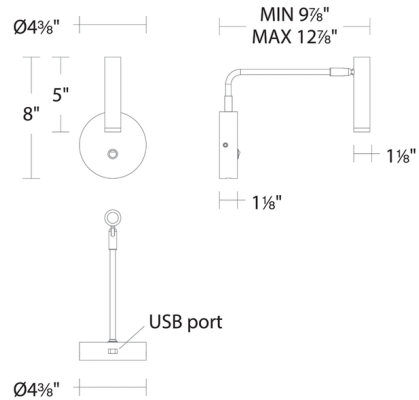

CLICK TO VIEW PRODUCT

Notes: