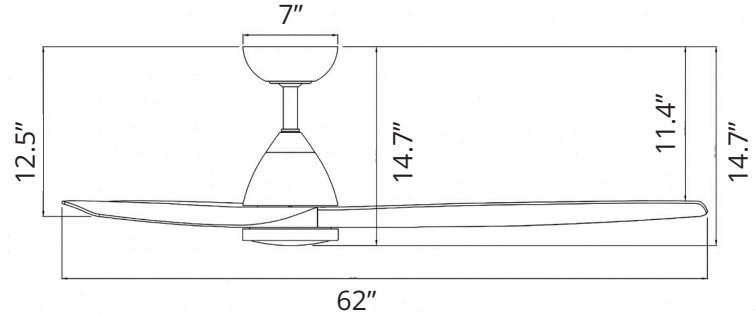

SKYLARK

FR-W2202-62L

62" Ceiling Fan

MODERN FORMS SMART FANS

PRODUCT DESCRIPTION

Introduce sleek sophistication to your home with the Skylark Smart Fan. Spectacular new finishes of soft brass and brushed nickel are unveiled in our Modern Forms Smart Fan collection. The three smartly designed blades circulate air with an agile yet robust gracefulness, bringing incomparable comfort and illumination with an integrated LED luminaire, throughout your space. The convenient, 6-speed set-up can be controlled locally using the included Bluetooth remote control or remotely using the Modern Forms app.

FEATURES

- 6 fan speeds through both Summer and Winter Modes
- Silent DC motor
- LED luminaire included
- Includes remote control
- Optional wall control sold separately
- Compatible with Modern Forms app

AIRFLOW/ENERGY EFFICIENCY

Weighted-Average/High Airflow CFM:	4524/6920
Weighted-Average/High Energy Use (W):	20/28
Estimated Yearly Energy Cost ($):	6
Weighted-Average/High Efficiency (CFM/W):	227
Max RPM:	148

ORDER NUMBER

Model	Housing	Blade
FR-W2202-62L	BN <i>Brushed Nickel</i>	EB <i>Ebony</i>
	MB <i>Matte Black</i>	MB <i>Matte Black</i>
	SB <i>Soft Brass</i>	MB <i>Matte Black</i>
	SB <i>Soft Brass</i>	MW <i>Matte White</i>
	MW <i>Matte White</i>	MW <i>Matte White</i>

Example: **FR-W2202-62L-MB**

*Range may vary based on application and surroundings.

*This fan comes uni-pack - blade select options are not available.

*Brushed Nickel and Soft Brass are not intended for coastal environments.

The Modern Forms app synchronizes seamlessly with smart home devices you already own

SPECIFICATIONS

Construction:	Aluminum, Steel, ABS
Blade:	14° Pitch, 62" sweep
Downrod:	.75W x 4.5H included
Mounting Slope:	Up to 30°
Wire:	80"
Hanging Weight:	17 lbs.
Total Power:	48W
Standards:	UL/cUL Wet Location listed, Title 24 JA8-2016 Compliant, Title 20, Energy Star
Motor Type:	120 x D-25 sensorless DC motor

WIRELESS PERFORMANCE

Wi-Fi Range:	Up to 150 ft*
Bluetooth Range:	Up to 150 ft*

LUMINAIRE PERFORMANCE

Light Source:	LED
Light Wattage:	21W
Lumens/ Delivered Lumens:	1991-2159 (Based on CCT) / 1365
Dimming:	Integrated
CRI:	90
CCT Color Temperature:	3000K (2700K/4000K/5000K selectable)
Rated Life:	50,000 hours

modernforms.com
Phone (800) 526.2588
Fax (800) 526.2585

Headquarters/Eastern Distribution Center
44 Harbor Park Drive
Port Washington, NY 11050

Central Distribution Center
1600 Distribution Ct
Lithia Springs, GA 30122

Western Distribution Center
1750 Archibald Avenue
Ontario, CA 91760