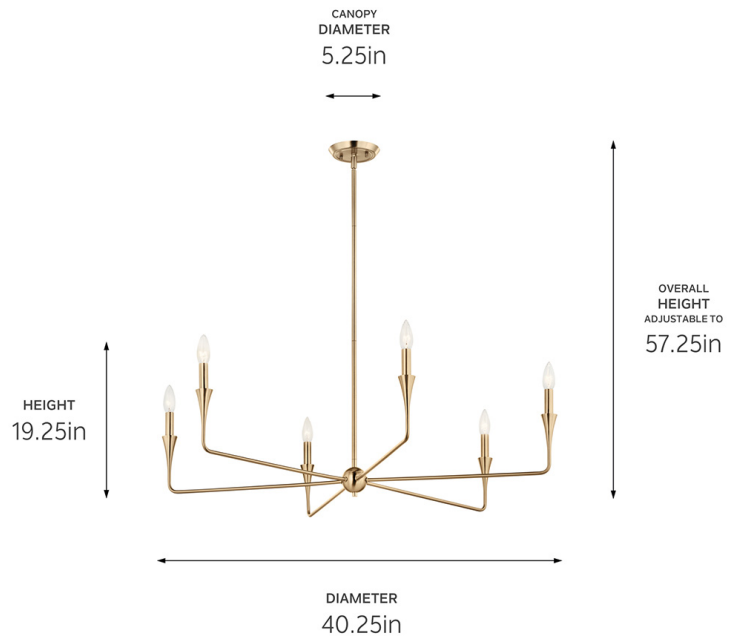

SPECIFICATIONS

Certifications/Qualifications

ADA Compliant	No
Prop65	Yes
Location Rating	Dry
	kichler.com/warranty

Dimensions

Height	19.25"
Overall Height	57.25"
Weight	6.16 LBS
Canopy Width	5.25"
Canopy Depth	0.75"

Electrical

Input Voltage	120 V

Light Source

Light Source	Bulb
Lamp Included	Not Included
# Of Bulbs/LED Modules	6
Max Or Nominal Watt	60 W
Lamp Type	B
Socket Type	E12 (Candelabra)
Dimmable	Yes

Mounting/Installation

Interior/Exterior	Interior Product
Mounting Weight	6.16 LBS
Lead Wire Length	144
Wire Connectors	Wire Nuts

FIXTURE ATTRIBUTES

Housing/Glass

Primary Material	Steel
Shade Included	No
Max Stem Tilt	90 °

Product/Ordering Information

SKU	52690CPZ
Finish	Champagne Bronze™
UPC	783927046282

Finishes

- Black
- Champagne Bronze™
- Polished Nickel