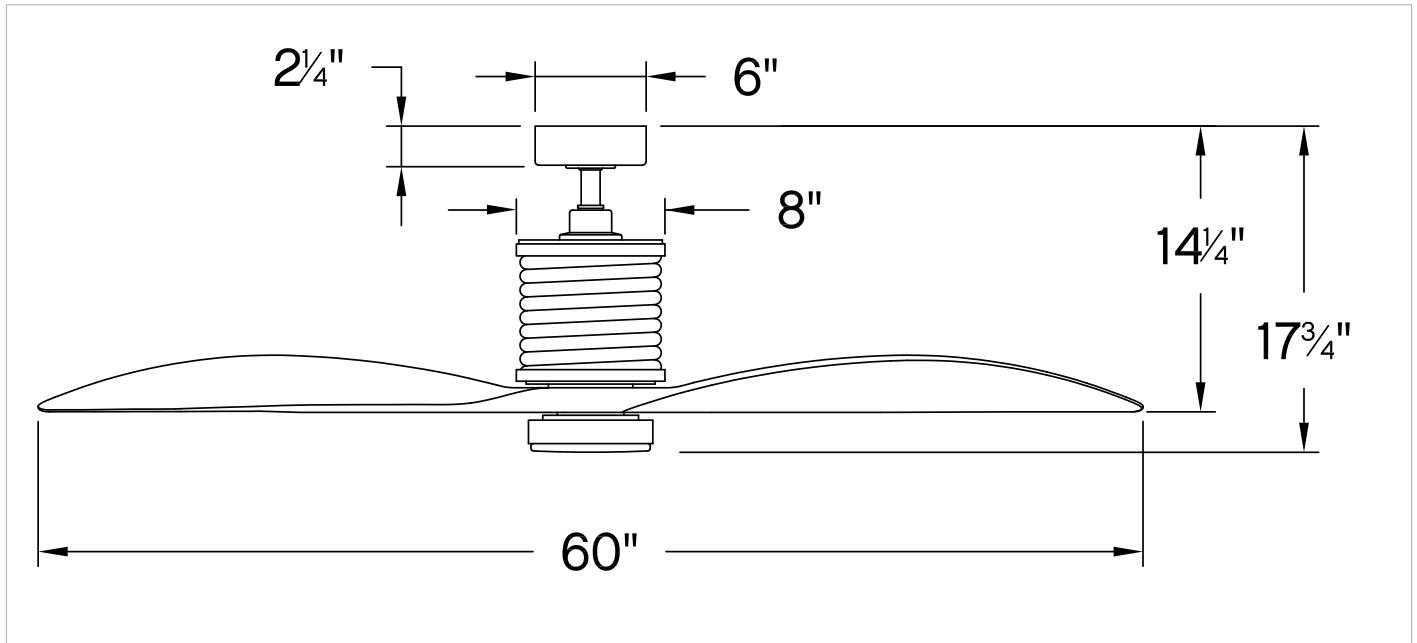

MARIN

903160FMW-NDD

MARIN 60" LED SMART FAN

DETAILS	
FAN FINISH:	Matte White
GLASS:	Etched Opal
BLADE COUNT:	3
SLOPE DEGREE:	20

DIMENSIONS	
WIDTH:	60"
HEIGHT:	17.8"

LIGHT SOURCE	
LED NAME:	EL16W2835
VOLTAGE:	120v
LUMENS:	1320
CRI:	90

MOUNTING	
CANOPY:	6" Dia.
LEAD WIRE:	1 x 76"

SHIPPING	
CARTON LENGTH:	32.2
CARTON WIDTH:	10.1
CARTON HEIGHT:	18.4

Modern meets maritime in the sleek Marin. Designed with a nautical flair in mind, Marin is available in Matte White, Metallic Matte Bronze, and Matte Black finishes and features composite blades. Marin is so versatile; it can be used for both indoor and outdoor spaces.

HINKLEY

HINKLEY
33000 Pin Oak Parkway
Avon Lake, OH 44012

PHONE: (440) 653-5500
Toll Free: 1 (800) 446-5539

hinkley.com

MARIN 60" LED SMART FAN

903160FMW-NDD

PERFORMANCE SPECIFICATIONS	STANDARD	
	HIGH SPEED	AVERAGE SPEED
Airflow	6339	4792
EnergyUse	26.5	17
EnergyCost	7	5
Efficiency	239	273
AMPS	0.36	0.21
RPMS	105	75