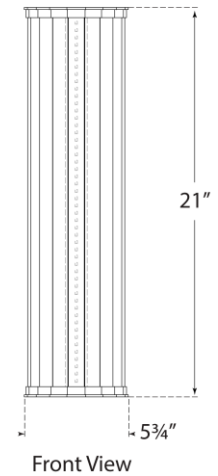

TEAR SHEET

Kean 21" Sconce

Item # CHD 2926AB-CG

Designer: Chapman & Myers

Height: 21"

Width: 5.75"

Extension: 3.75"

Backplate: 4.5" x 20.75" Rectangle

Finishes: AB, PN

Trim Options: CG

Lightsource: Dedicated LED

Wattage: 20w (1600lm)

Weight: 12 Pounds

Top View

Side View

Front View