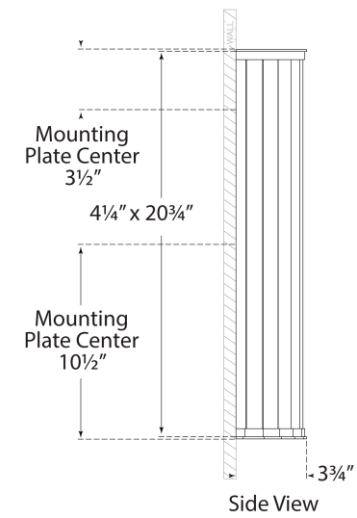

TEAR SHEET

Kean 21" Sconce

Item # CHD 2926AB-CG

Designer: Chapman & Myers

Height: 21"

Width: 5.75"

Extension: 3.75"

Backplate: 4.5" x 20.75" Rectangle

Finishes: AB, PN

Trim Options: CG

Lightsource: Dedicated LED

Wattage: 20w (1600lm)

Weight: 12 Pounds

Top View

Side View

Front View