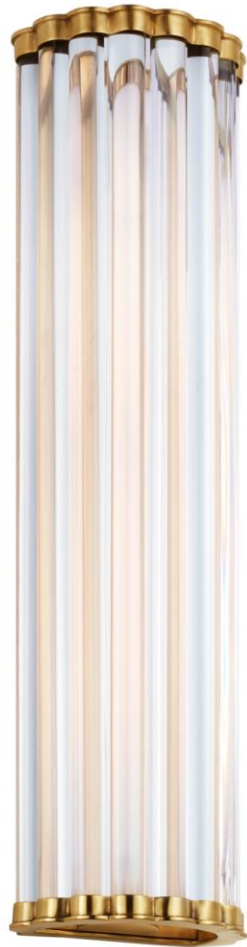

TEAR SHEET

Kean 21" Sconce

Item # CHD 2926AB-CG

Designer: Chapman & Myers

Height: 21"

Width: 5.75"

Extension: 3.75"

Backplate: 4.5" x 20.75" Rectangle

Finishes: AB, PN

Trim Options: CG

Lightsource: Dedicated LED

Wattage: 20w (1600lm)

Weight: 12 Pounds

Top View

Side View

Front View