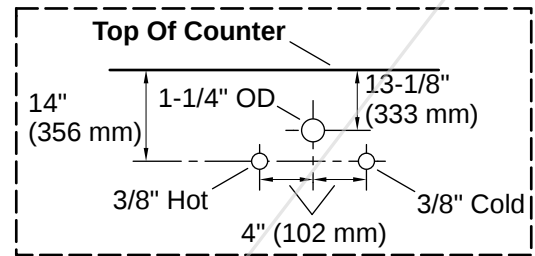

Waste Pipe Location Information