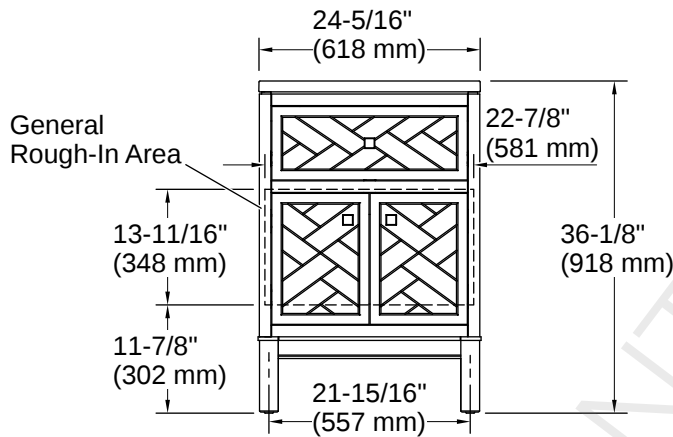

Installation

- Easy installation – no special tools required
- Separate vanity top makes for simplified installation

Installation Notes

Install this product according to the installation instructions.