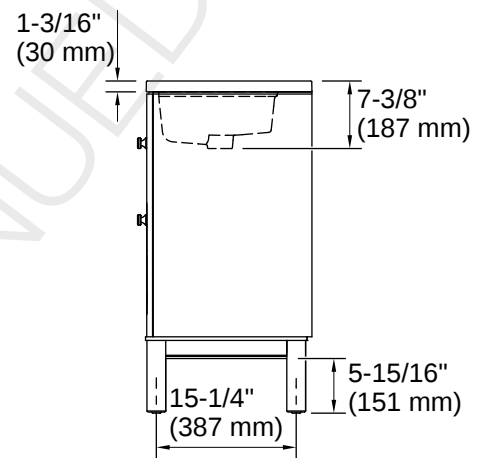

Installation

- Easy installation – no special tools required
- Separate vanity top makes for simplified installation

Installation Notes

Install this product according to the installation instructions.