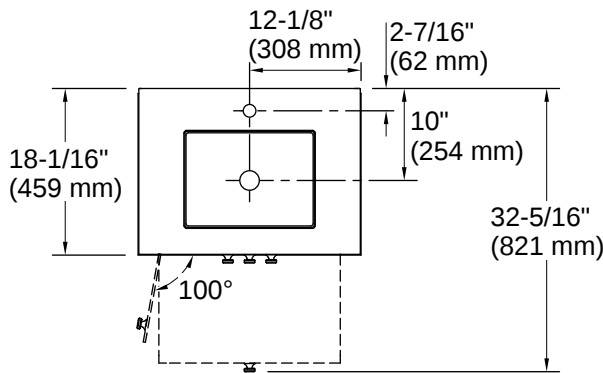

Waste Pipe Location Information