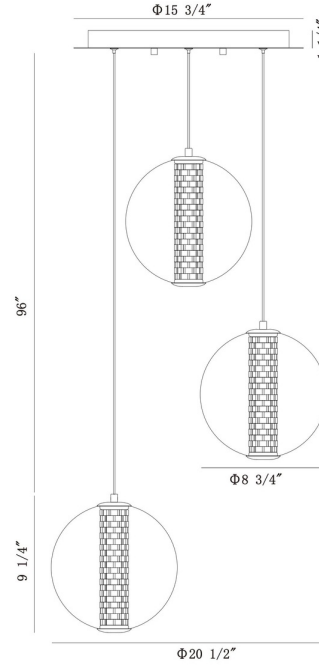

EUROfase

Atomo, Chandelier, 3-Light, 21", Gold, Smoked Glass

Item No.
45736-024

JOB NAME:

DATE:

TYPE:

COMMENTS:

LIGHT INFORMATION

Light Type Integrated LED

Bulb Socket N/A

Bulb Shape N/A

Bulb Included Yes

CRI 90

Delivered Lumens 574

Colour Temperature (Kelvin) 3000K

Average Hours LED (L70) 52000

DIMENSIONS & WEIGHT

Product Width (In)

Product Height (In) 9.25

Product Ext (In)

Product Diameter (In) 20.5

Product Weight (Lbs) 11

Product Length (In)

INSTALLATION