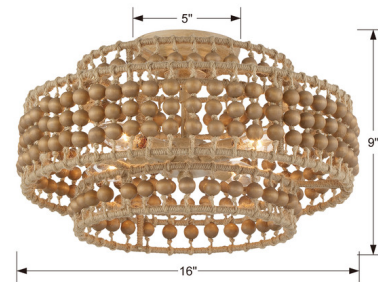

Lightology

lightology.com
866-954-4489
03-22-26

Project: _____

Company: _____

Location: _____ Fixture Type: _____

SPEC #: **CRY984481**

Approved On: _____ Approved By: _____

Silas Ceiling Light By Crystorama

Description

The Silas Ceiling Light features natural wood beads and jute rows that bring an organic feeling to any environment and invokes a casual feel to the room. Available with a Burnished Silver finish. CSA, UL, and cUL listed.

Shown in burnished silver / natural

Specifications

COLOR	Natural
BODY FINISH	Burnished Silver
WATTAGE	180W
DIMMER	Standard 120V
DIMENSIONS	15.98"W x 9.65"H
BULB NOT INCLUDED	3 x B10/Candelabra (E12)/60W/120V Incandescent
OTHER BULB OPTIONS	3 x B10/Candelabra (E12)/120V LED
COUNTRY OF ORIGIN	China