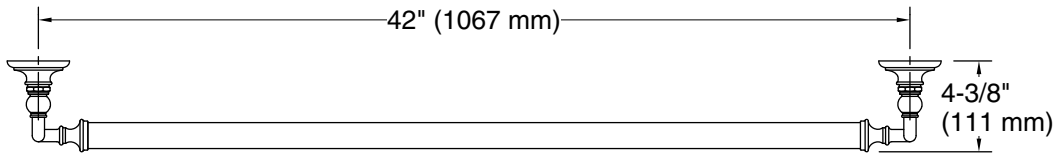

Features

- 42" (1067 mm) bar
- Provides minimum 300 lb load capacity
- Coordinates with traditional-style KOHLER® faucets and showering components

Material

- Premium metal construction for durability and reliability
- KOHLER finishes resist corrosion and tarnishing

Technical Information

All product dimensions are nominal.

Material: Zinc, Stainless Steel

Notes

Measure your actual product for roughing-in details.

WARNING: Risk of personal injury. The wall plates on the grab bar must be mounted to a brace between the wall studs. This will ensure that the weight of the user is adequately supported.