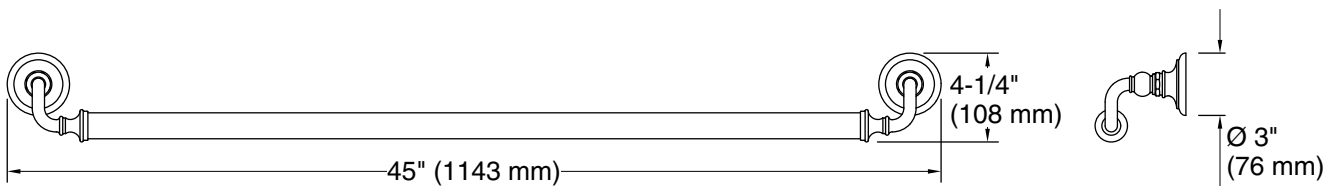

Features

- 42" (1067 mm) bar
- Provides minimum 300 lb load capacity
- Coordinates with traditional-style KOHLER® faucets and showering components

Material

- Premium metal construction for durability and reliability
- KOHLER finishes resist corrosion and tarnishing

Technical Information

All product dimensions are nominal.

Material: Zinc, Stainless Steel

Notes

Measure your actual product for roughing-in details.

WARNING: Risk of personal injury. The wall plates on the grab bar must be mounted to a brace between the wall studs. This will ensure that the weight of the user is adequately supported.