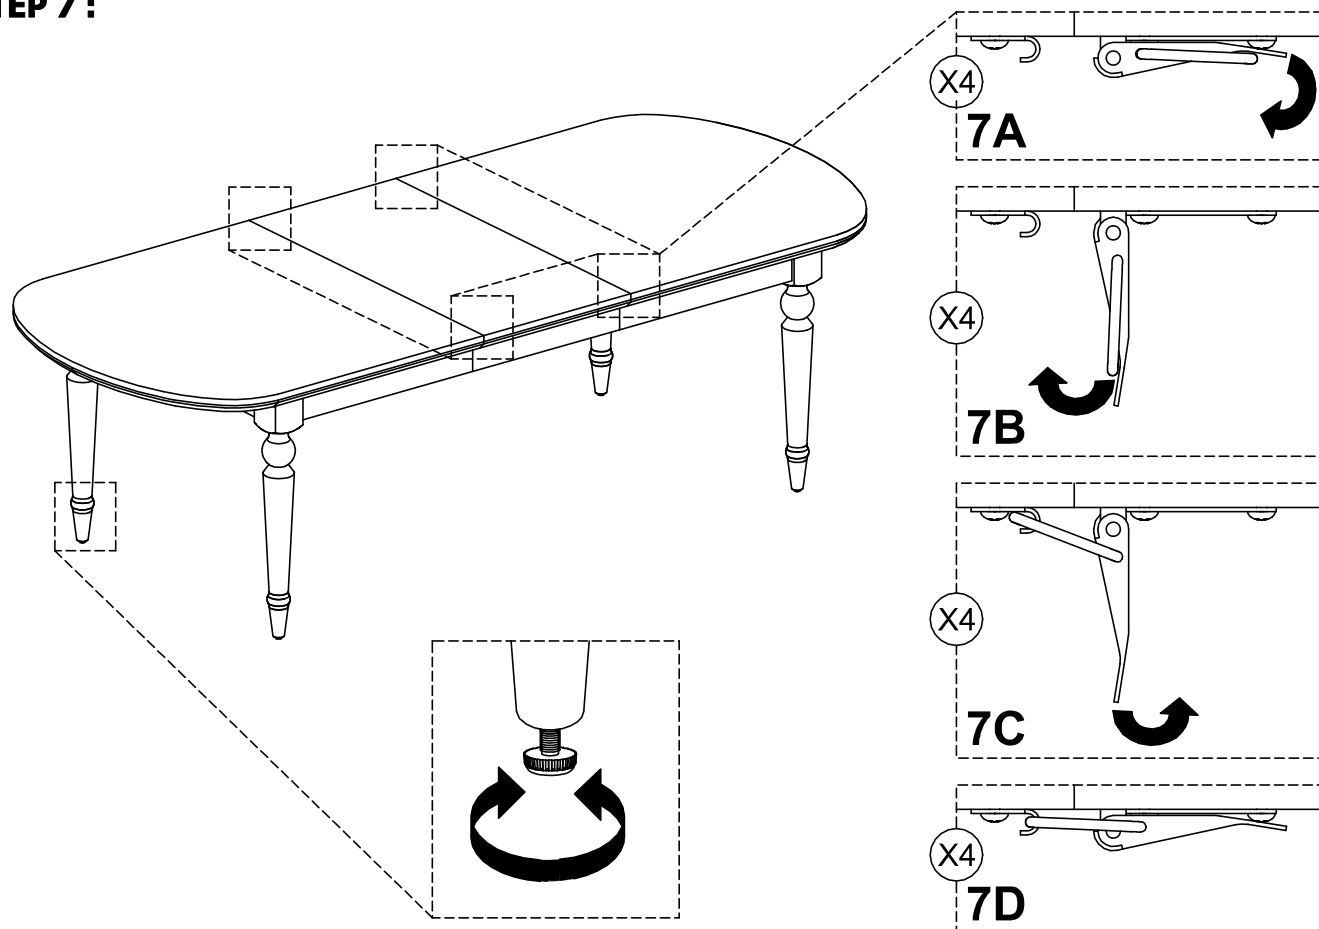

VENDOR ITEM NO. :
PNRA60 - SNOWFALL
PNRB60 - RAVEN
PNKX60 - BLUEBERRY

STEP 4 :

STEP 5 :

GRACE OVAL DINING TABLE

OWNER'S MANUAL

VENDOR ITEM NO. :
PNRA60 - SNOWFALL
PNRB60 - RAVEN
PNKX60 - BLUEBERRY

STEP 6 :

STEP 7 :