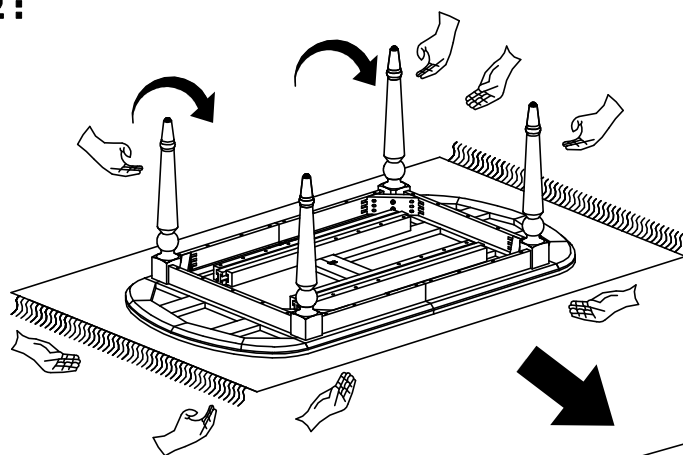

HARDWARE KIT PACKED IN BOX

PART NO.	IMAGE	DESCRIPTION	QUANTITY
1		GUIDE PIN	3
2		HEX BOLT (M8X60mm)	8
3		SPRING WASHER (M8)	8
4		FLAT WASHER (M8)	8
5		WRENCH	1

FULLY ASSEMBLED

ASSEMBLY INSTRUCTIONS

STEP 1 :

UPDATED : MAY 29TH, 2026

GRACE OVAL DINING TABLE

OWNER'S MANUAL

VENDOR ITEM NO. :
PNRA60 - SNOWFALL
PNRB60 - RAVEN
PNKX60 - BLUEBERRY

STEP 2 :

STEP 3 :

GRACE OVAL DINING TABLE

OWNER'S MANUAL

VENDOR ITEM NO. :
PNRA60 - SNOWFALL
PNRB60 - RAVEN
PNKX60 - BLUEBERRY

STEP 4 :

STEP 5 :

GRACE OVAL DINING TABLE

OWNER'S MANUAL

VENDOR ITEM NO. :
PNRA60 - SNOWFALL
PNRB60 - RAVEN
PNKX60 - BLUEBERRY

STEP 6 :

STEP 7 :