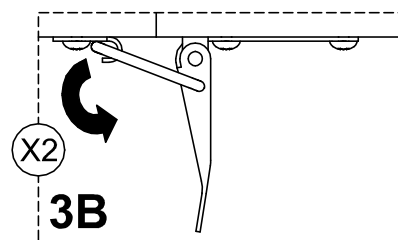

GRACE OVAL DINING TABLE

OWNER'S MANUAL

VENDOR ITEM NO. :
PNRA60 - SNOWFALL
PNRB60 - RAVEN
PNKX60 - BLUEBERRY

STEP 2 :

STEP 3 :