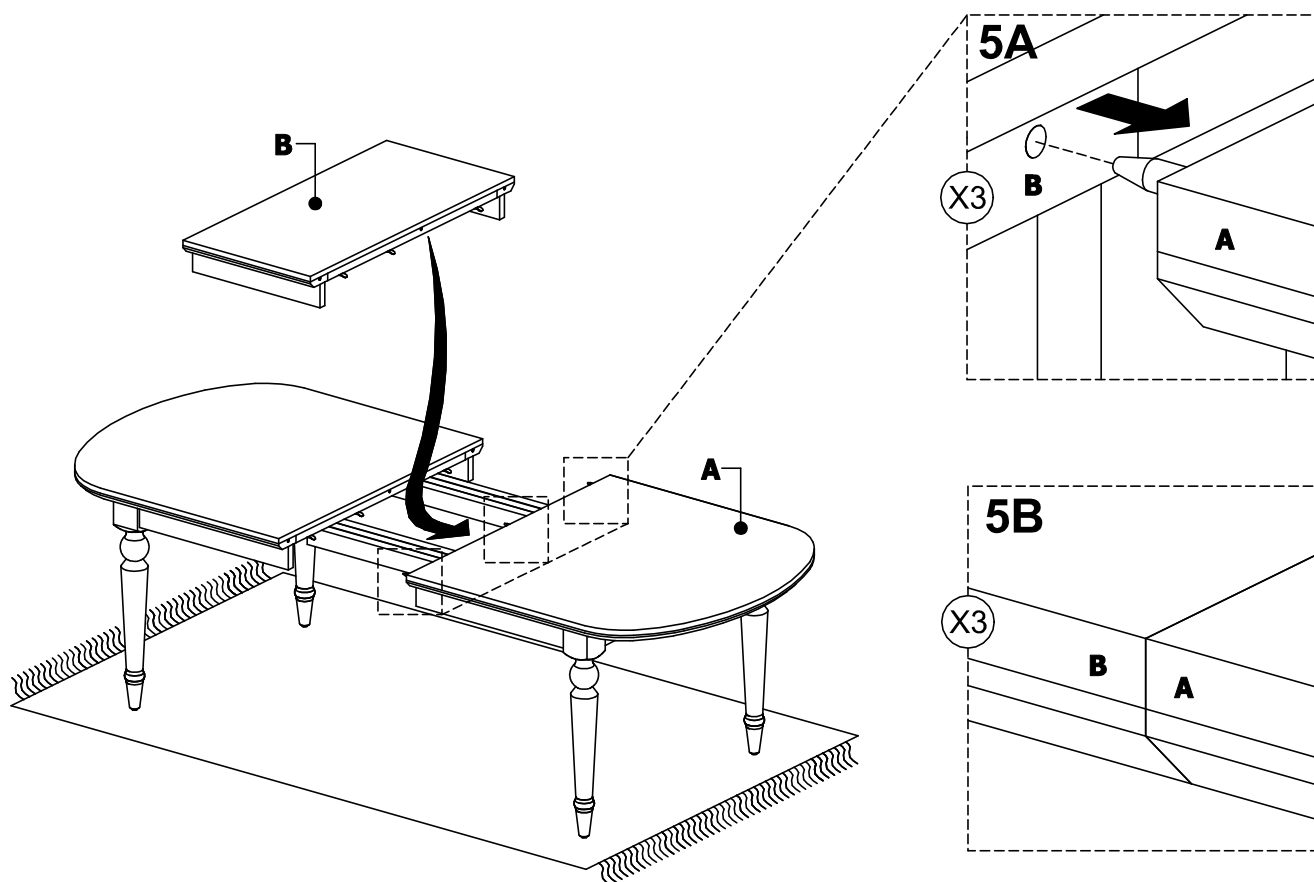

GRACE OVAL DINING TABLE

OWNER'S MANUAL

VENDOR ITEM NO. :
PNRA60 - SNOWFALL
PNRB60 - RAVEN
PNKX60 - BLUEBERRY

STEP 4 :

STEP 5 :