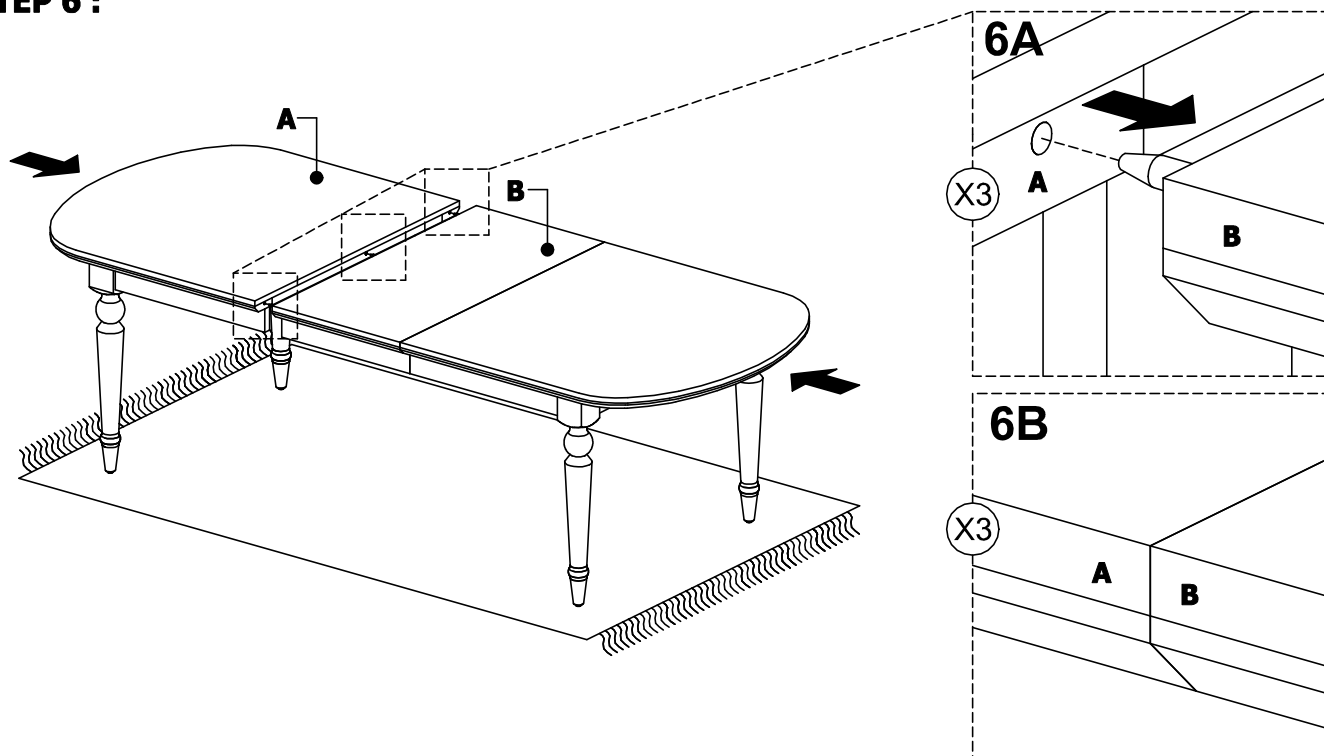

VENDOR ITEM NO. :
PNRA60 - SNOWFALL
PNRB60 - RAVEN
PNKX60 - BLUEBERRY

STEP 4 :

STEP 5 :

GRACE OVAL DINING TABLE

OWNER'S MANUAL

VENDOR ITEM NO. :
PNRA60 - SNOWFALL
PNRB60 - RAVEN
PNKX60 - BLUEBERRY

STEP 6 :

STEP 7 :