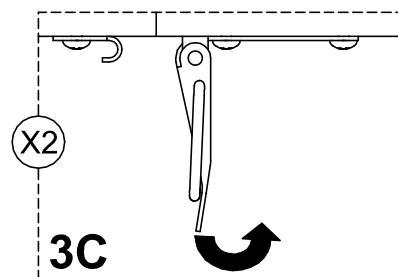

GRACE OVAL DINING TABLE

OWNER'S MANUAL

VENDOR ITEM NO. :
PNRA60 - SNOWFALL
PNRB60 - RAVEN
PNKX60 - BLUEBERRY

STEP 2 :

STEP 3 :