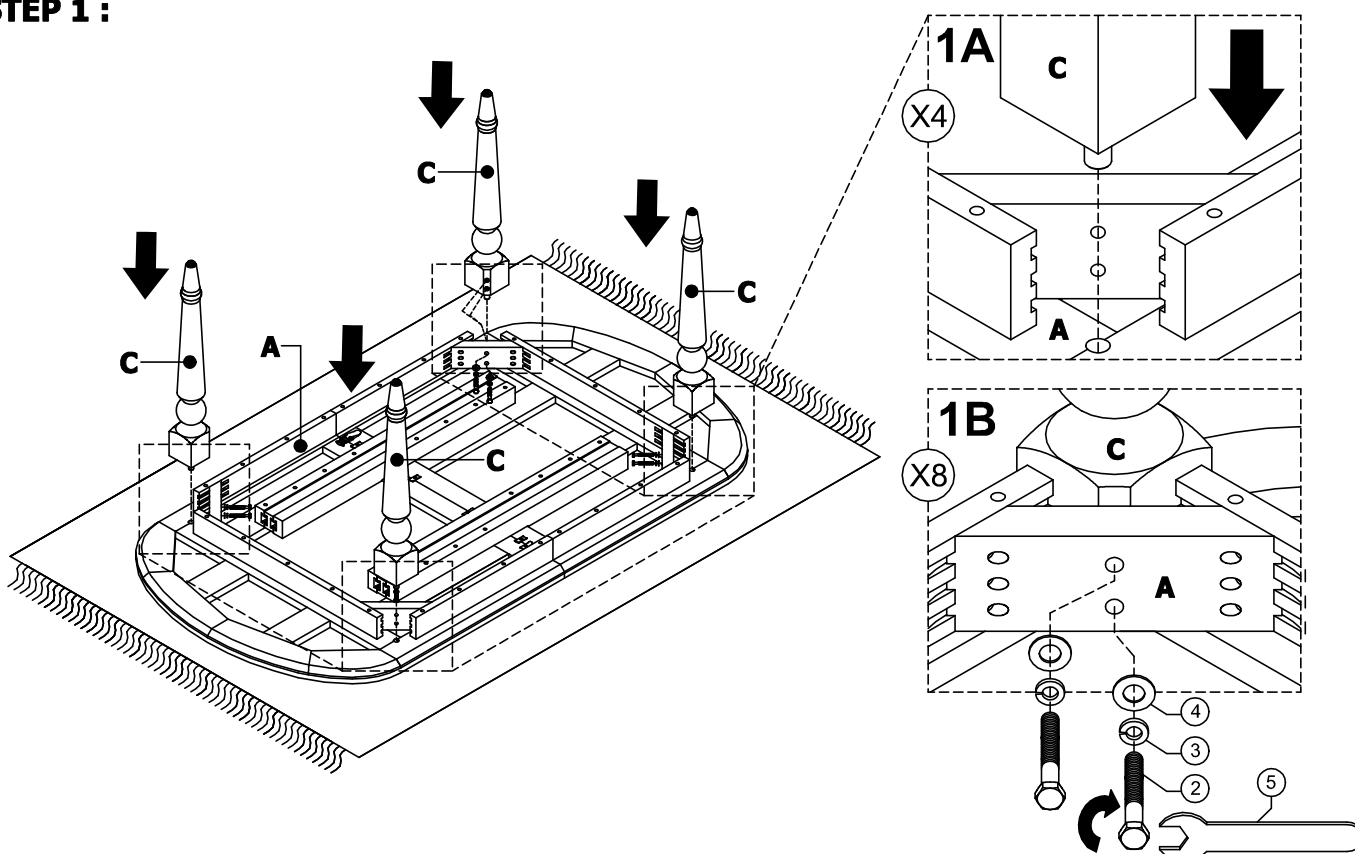

HARDWARE KIT PACKED IN BOX

PART NO.	IMAGE	DESCRIPTION	QUANTITY
1		GUIDE PIN	3
2		HEX BOLT (M8X60mm)	8
3		SPRING WASHER (M8)	8
4		FLAT WASHER (M8)	8
5		WRENCH	1

FULLY ASSEMBLED

ASSEMBLY INSTRUCTIONS

STEP 1 :