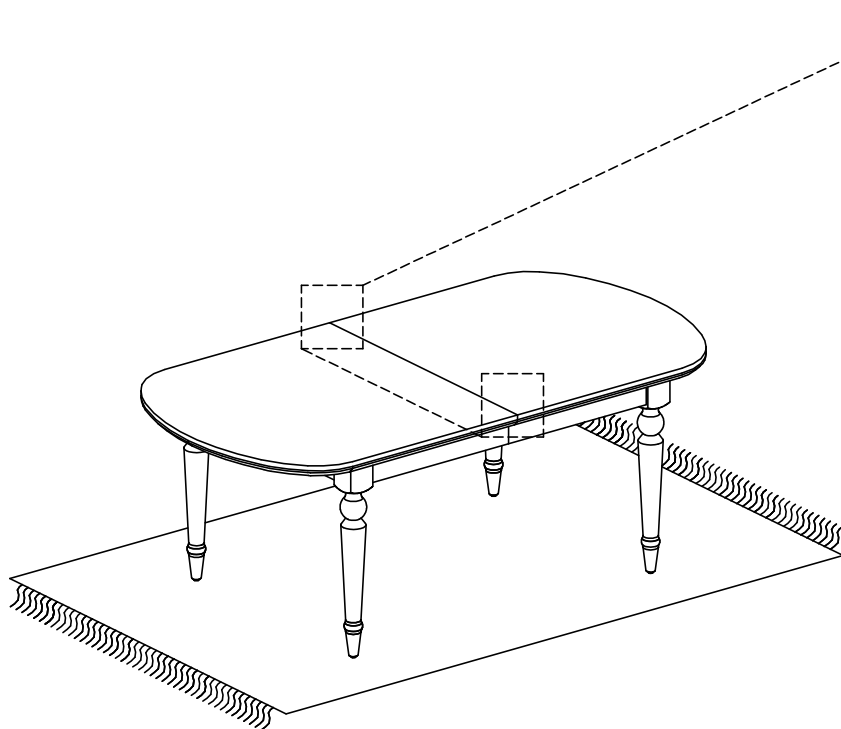

UPDATED : MAY 29TH, 2026

GRACE OVAL DINING TABLE

OWNER'S MANUAL

VENDOR ITEM NO. :
PNRA60 - SNOWFALL
PNRB60 - RAVEN
PNKX60 - BLUEBERRY

STEP 2 :

STEP 3 :

GRACE OVAL DINING TABLE

OWNER'S MANUAL