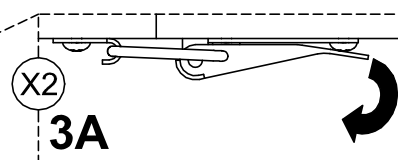

GRACE OVAL DINING TABLE

OWNER'S MANUAL

VENDOR ITEM NO. :
PNRA60 - SNOWFALL
PNRB60 - RAVEN
PNKX60 - BLUEBERRY

STEP 2 :

STEP 3 :