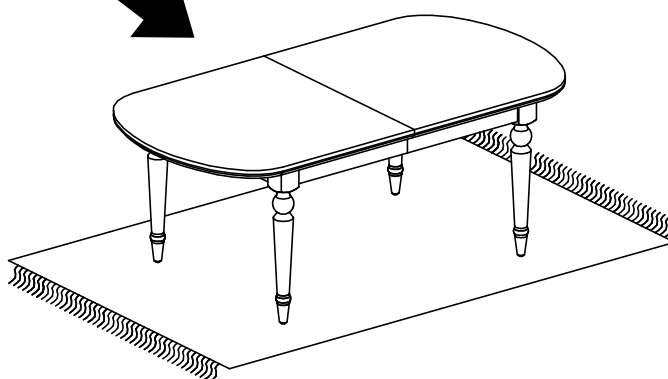

UPDATED : MAY 29TH, 2026

GRACE OVAL DINING TABLE

OWNER'S MANUAL

VENDOR ITEM NO. :
PNRA60 - SNOWFALL
PNRB60 - RAVEN
PNKX60 - BLUEBERRY

STEP 2 :

STEP 3 :

GRACE OVAL DINING TABLE

OWNER'S MANUAL