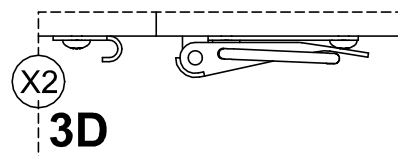

GRACE OVAL DINING TABLE

OWNER'S MANUAL

VENDOR ITEM NO. :
PNRA60 - SNOWFALL
PNRB60 - RAVEN
PNKX60 - BLUEBERRY

STEP 2 :

STEP 3 :